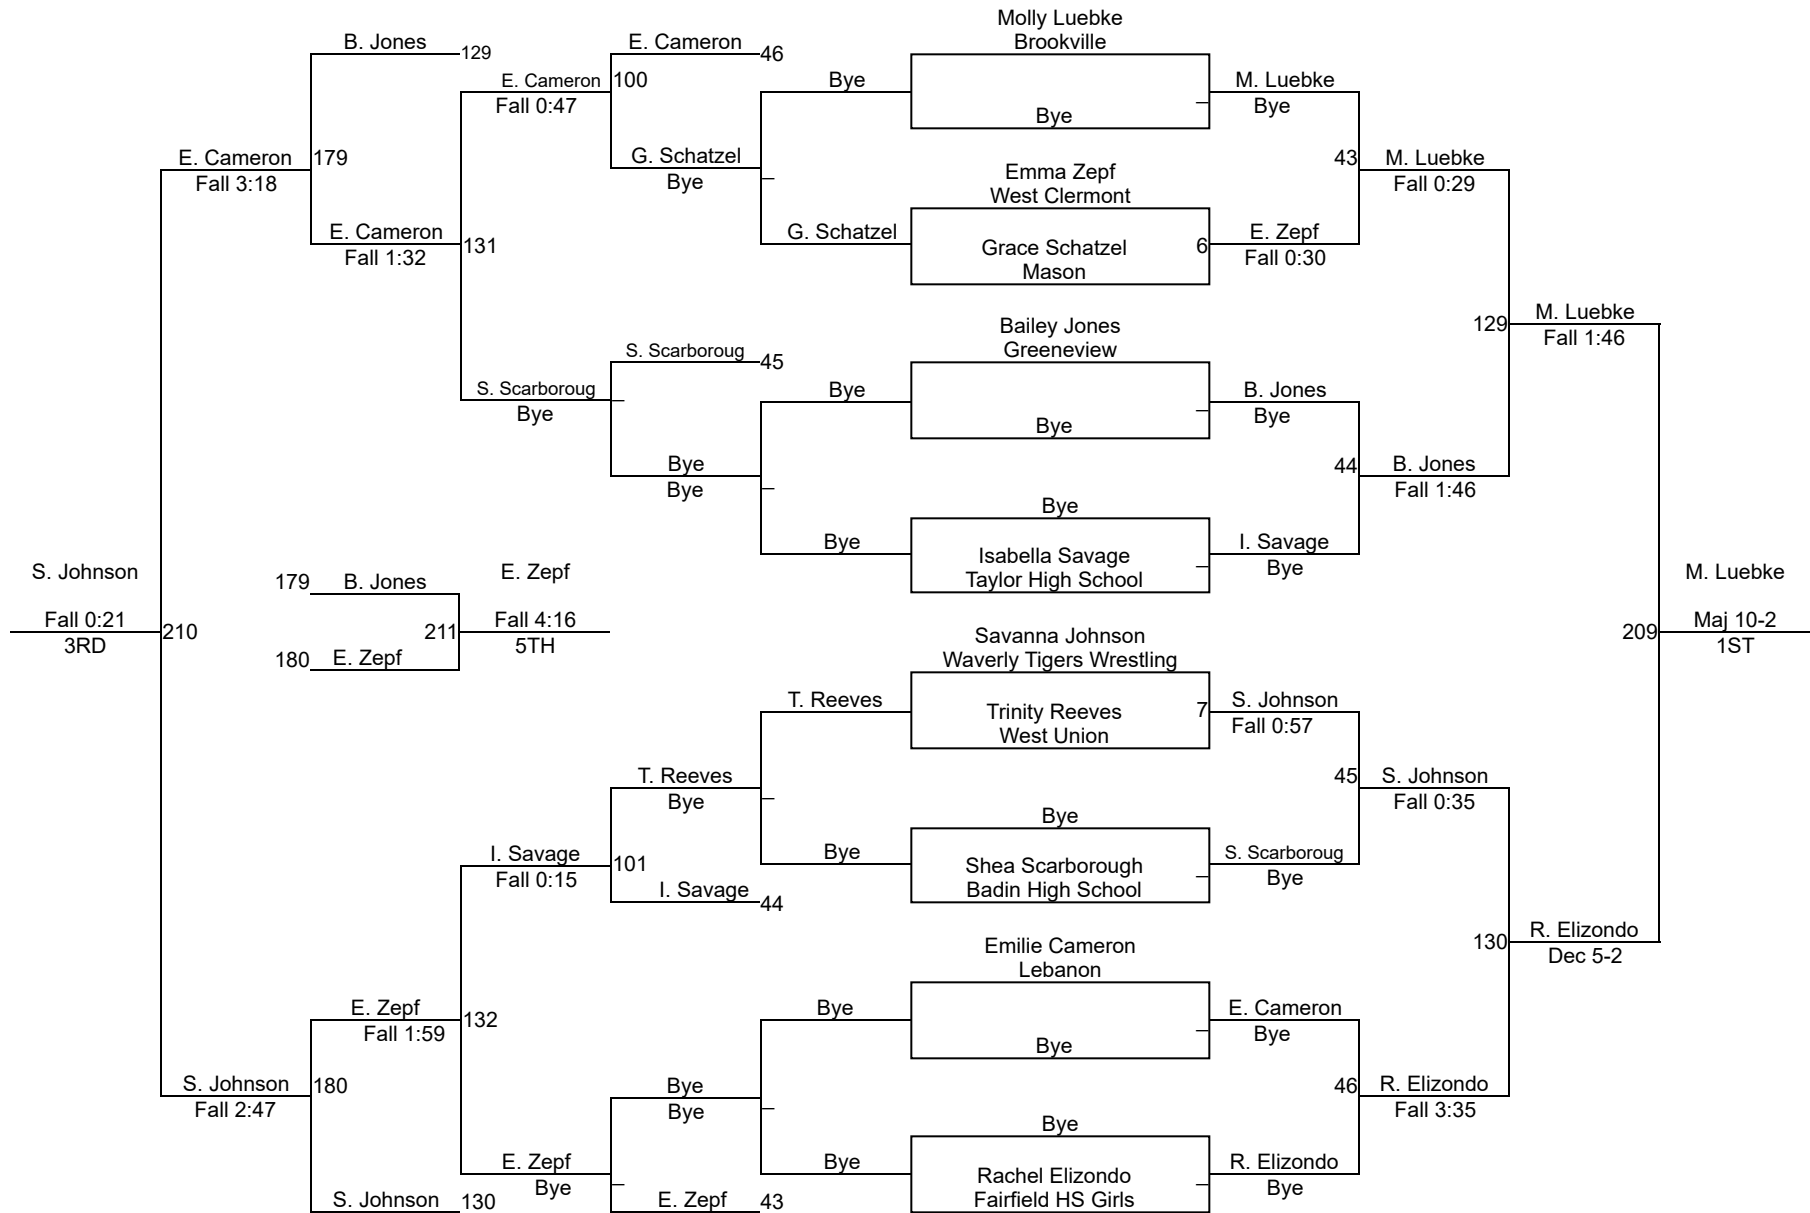

OHSWCA Girls SW District Tournament

High School 100

OHSWCA Girls SW District Tournament

High School 110

OHSWCA Girls SW District Tournament

High School 115

OHSWCA Girls SW District Tournament

High School 120

OHSWCA Girls SW District Tournament

High School 125

OHSWCA Girls SW District Tournament

High School 130

OHSWCA Girls SW District Tournament

High School 135

OHSWCA Girls SW District Tournament

High School 140