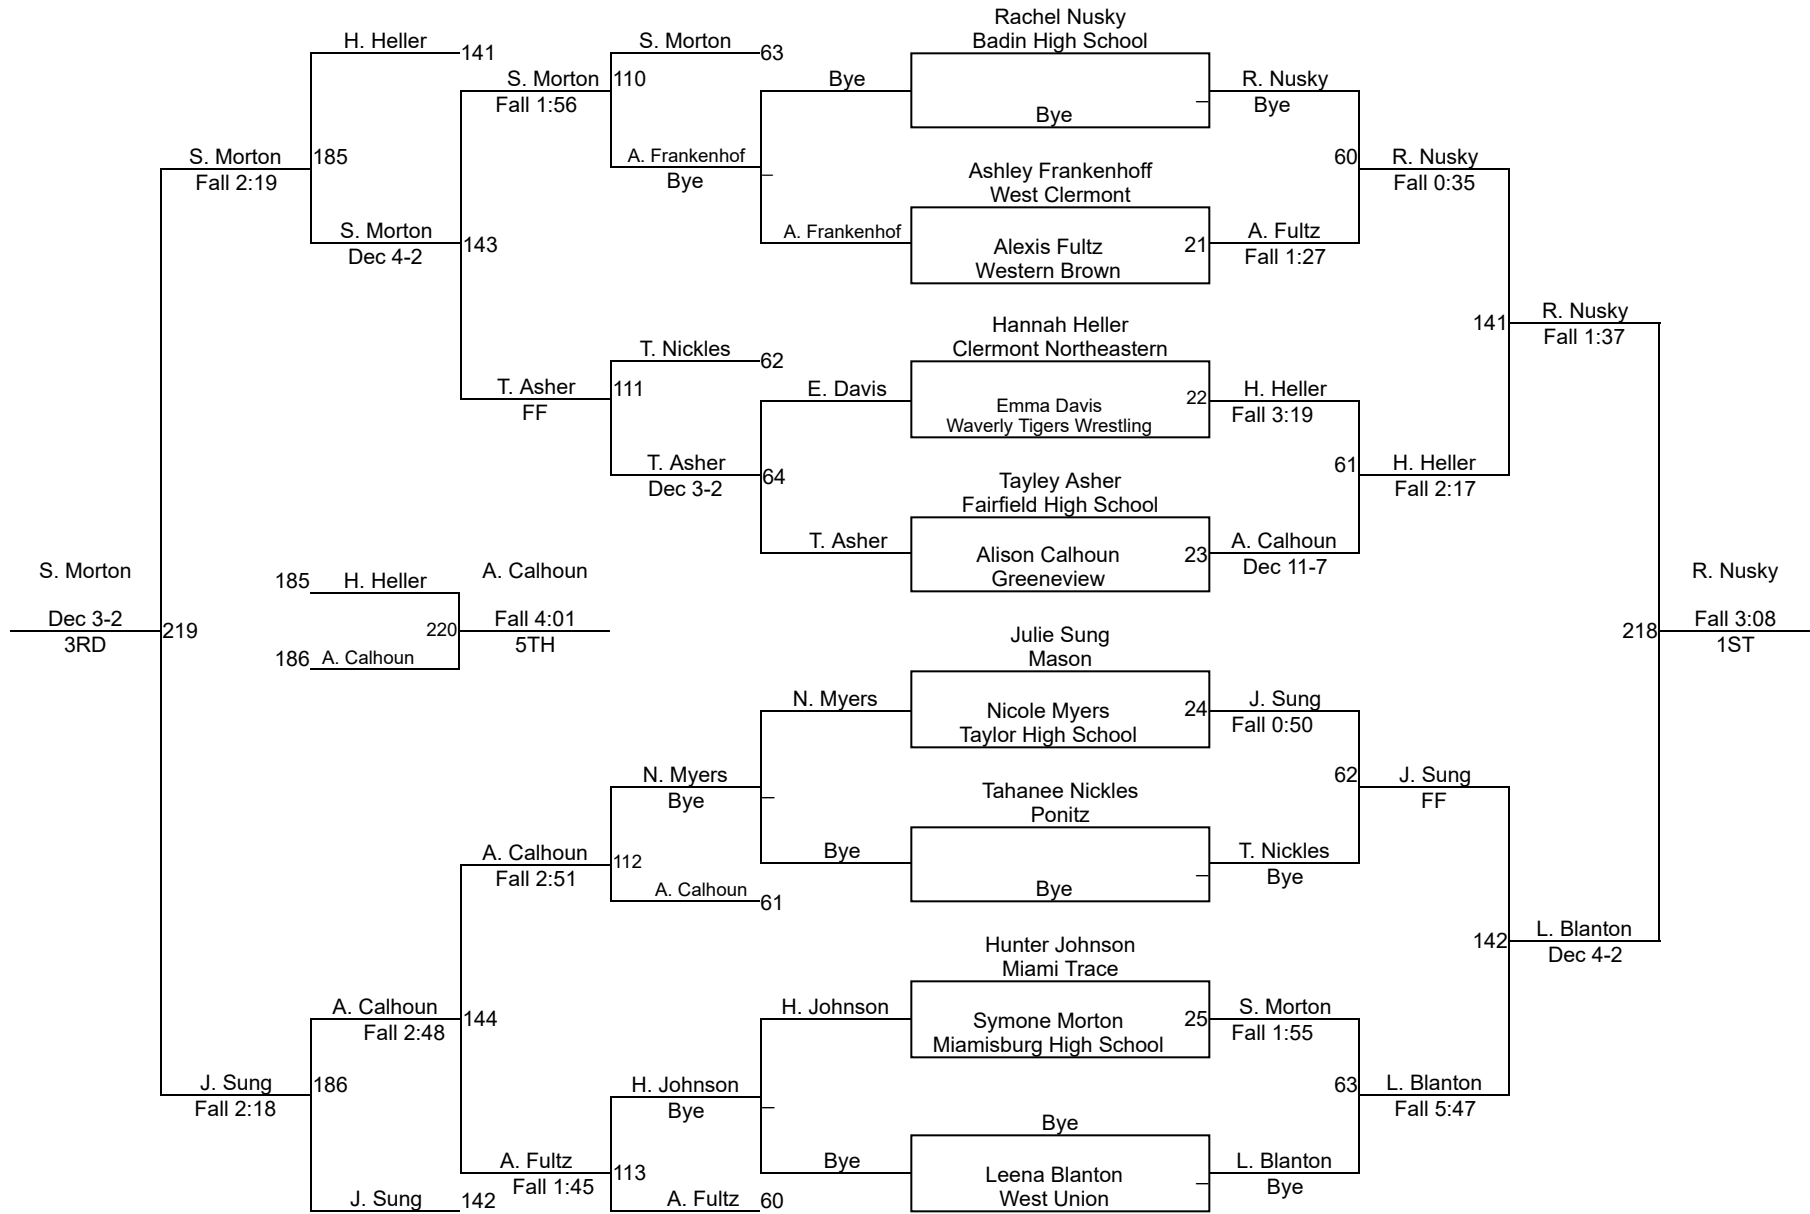

OHSWCA Girls SW District Tournament

High School 100

OHSWCA Girls SW District Tournament

High School 110

OHSWCA Girls SW District Tournament

High School 115

OHSWCA Girls SW District Tournament

High School 120

OHSWCA Girls SW District Tournament

High School 125

OHSWCA Girls SW District Tournament

High School 130

OHSWCA Girls SW District Tournament

High School 135

OHSWCA Girls SW District Tournament

High School 140