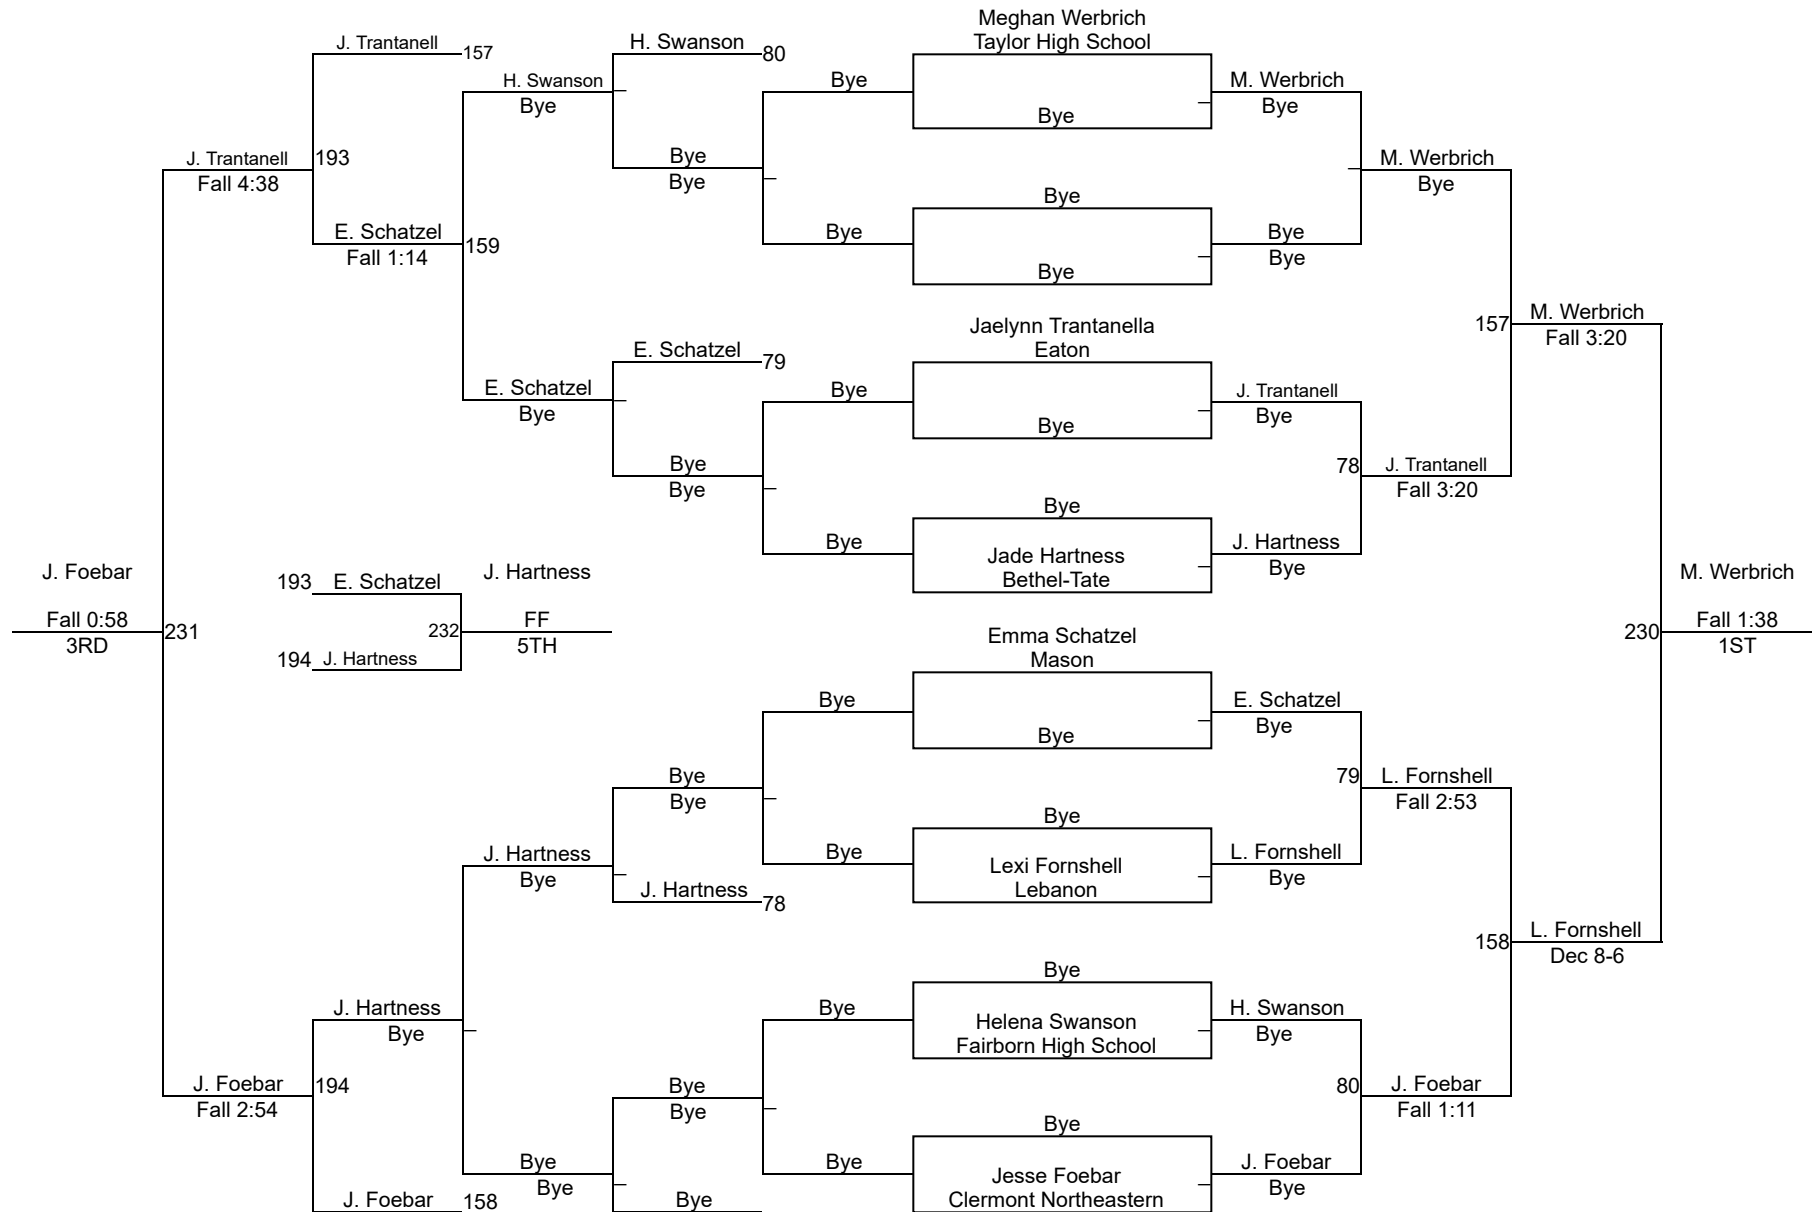

OHSWCA Girls SW District Tournament

High School 145