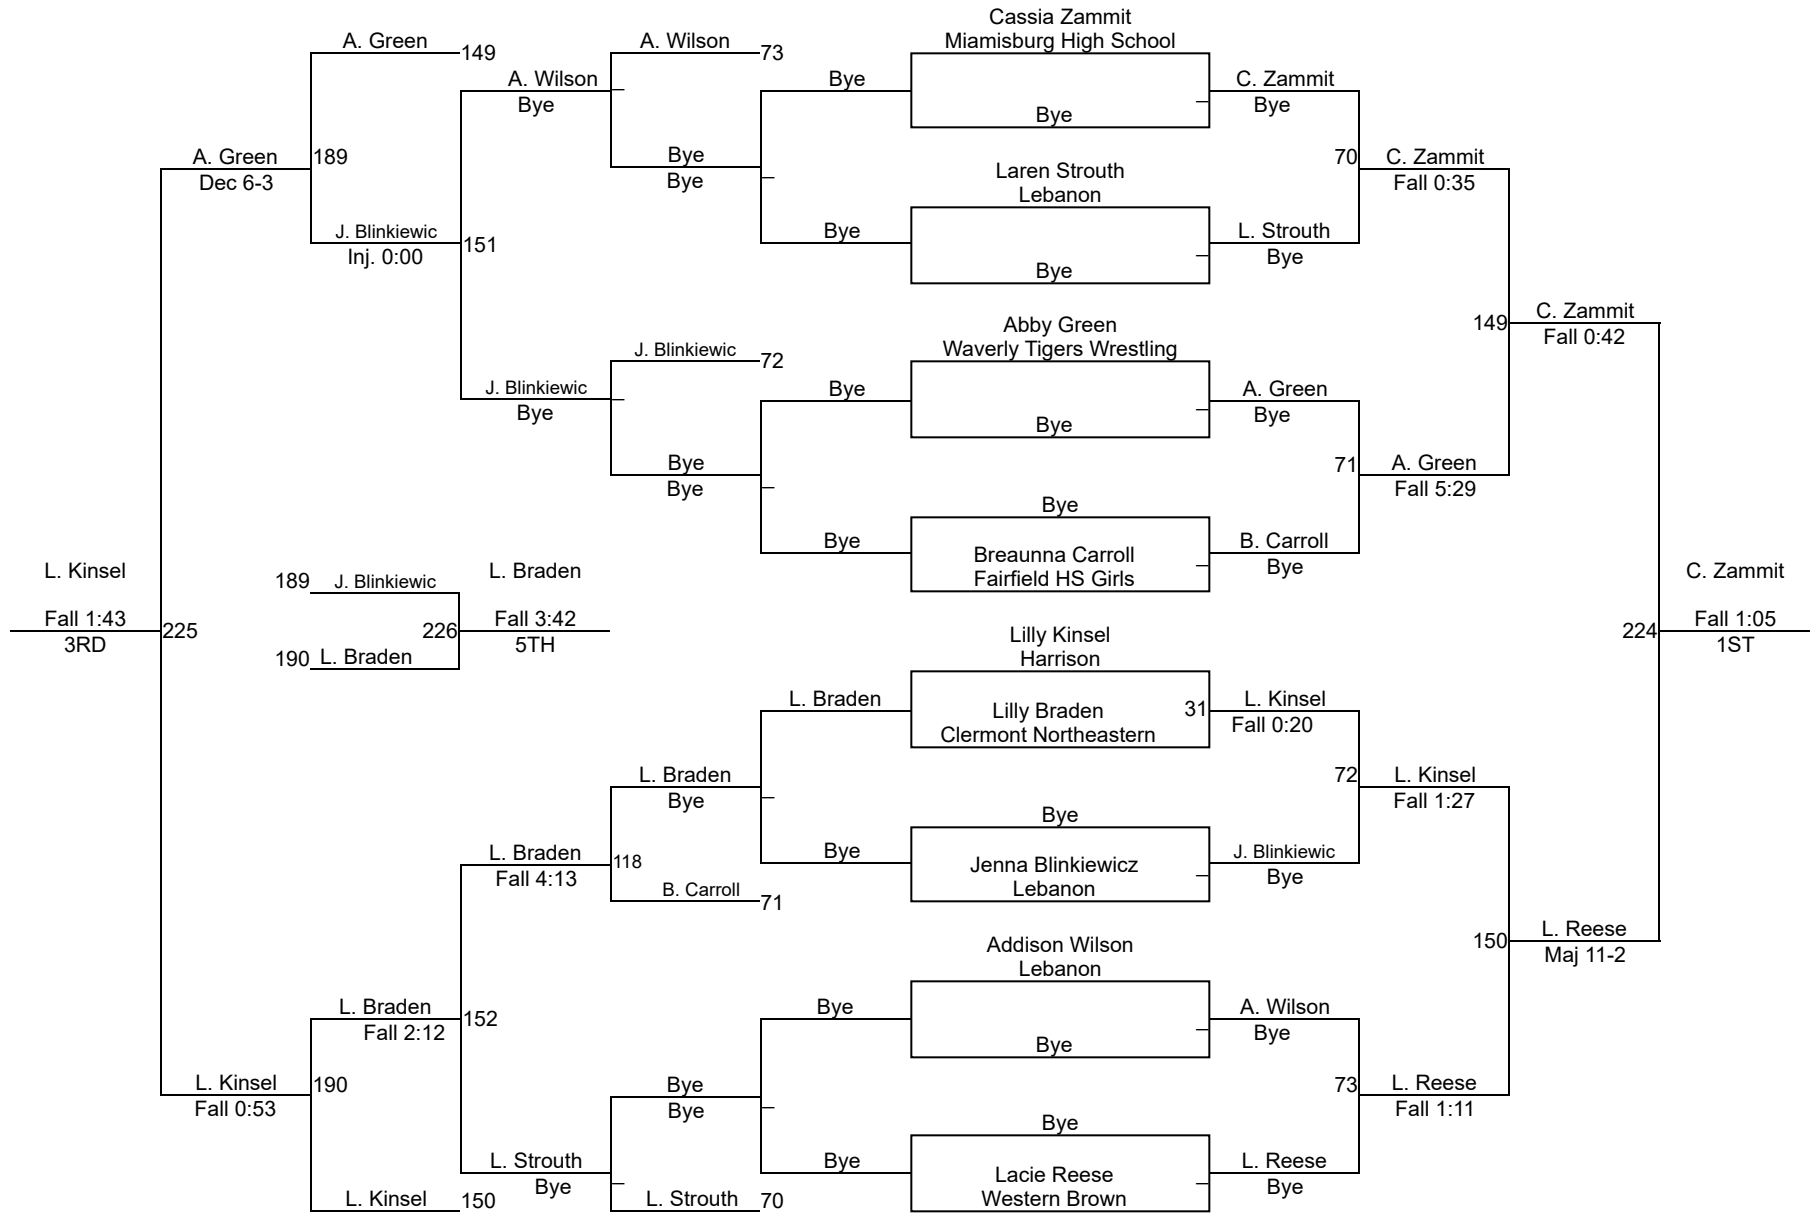

OHSWCA Girls SW District Tournament

High School 100

OHSWCA Girls SW District Tournament

High School 110

OHSWCA Girls SW District Tournament

High School 115

OHSWCA Girls SW District Tournament

High School 120

OHSWCA Girls SW District Tournament

High School 125

OHSWCA Girls SW District Tournament

High School 130

OHSWCA Girls SW District Tournament

High School 135

OHSWCA Girls SW District Tournament

High School 140