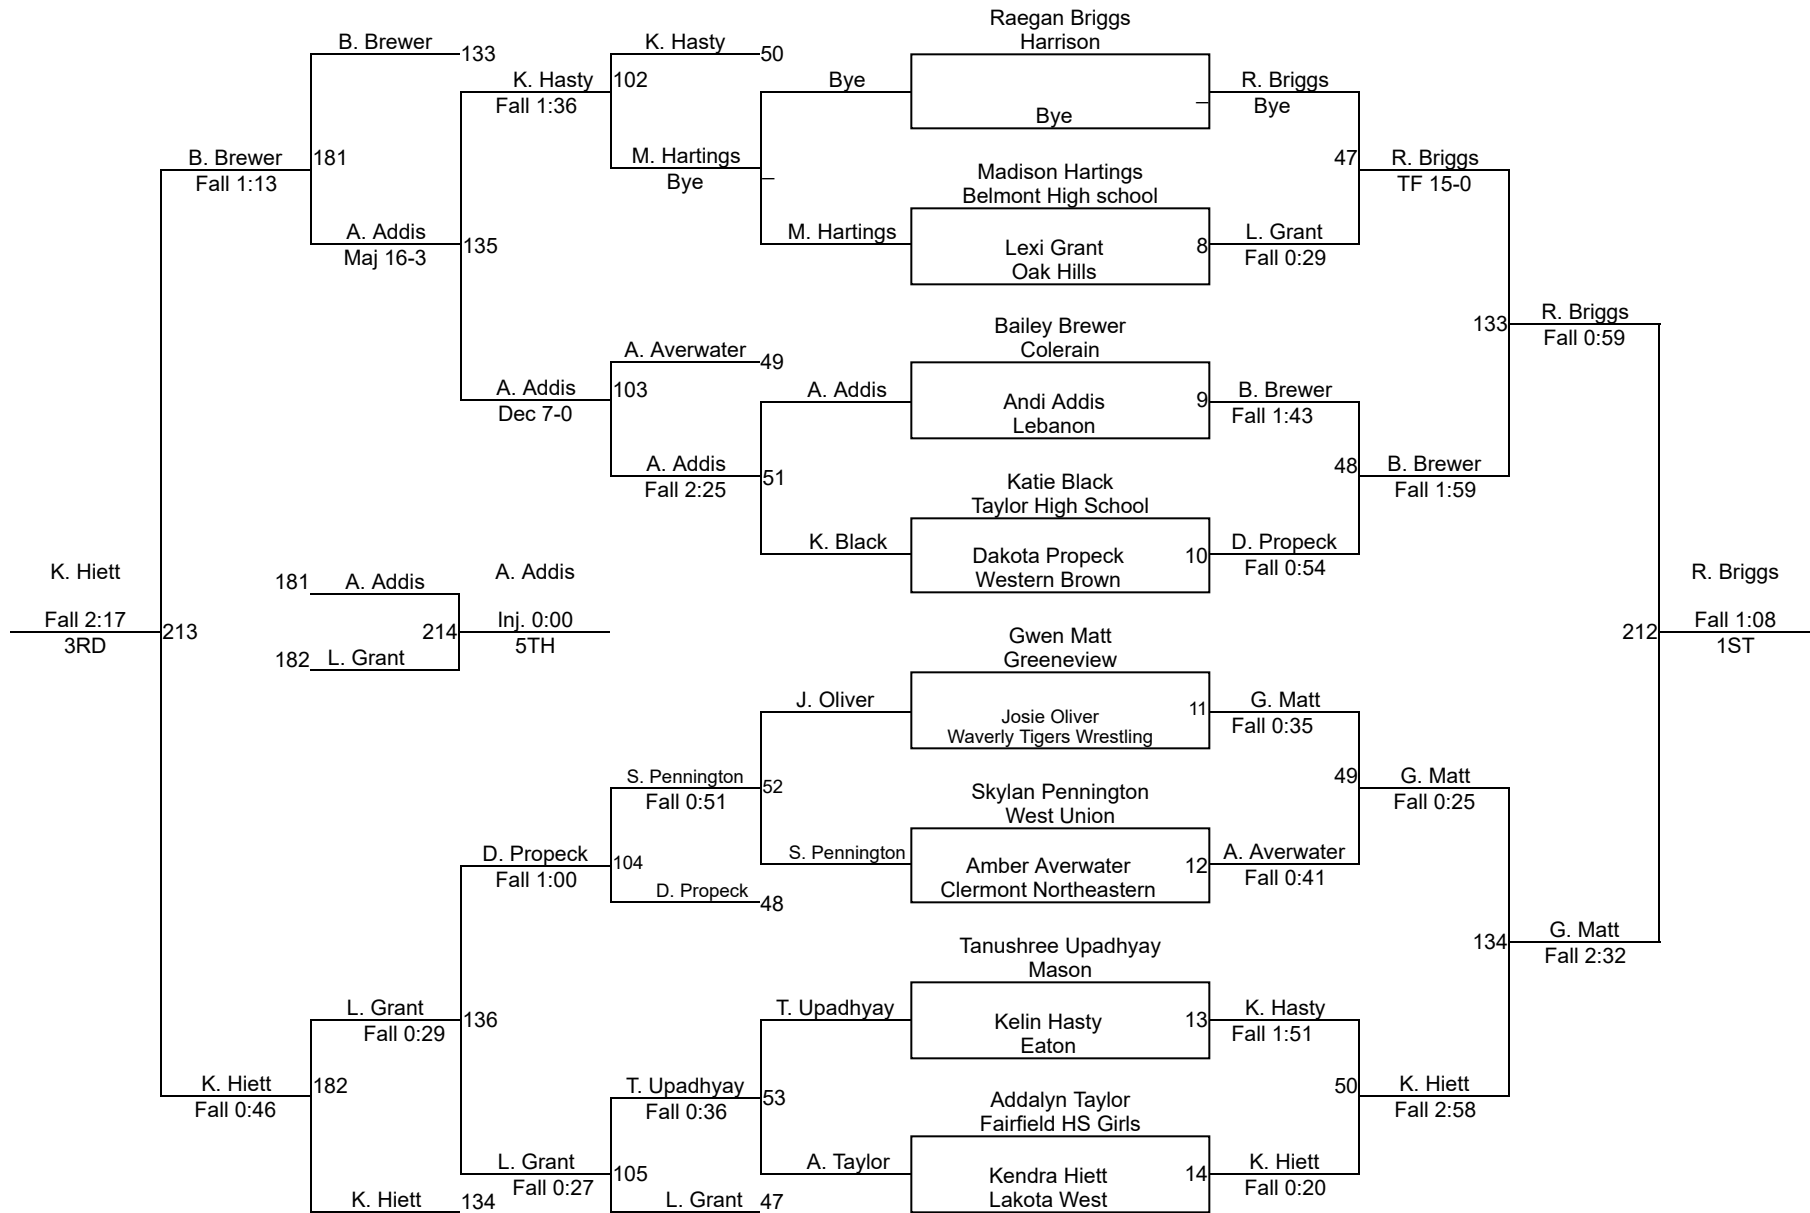

OHSWCA Girls SW District Tournament

High School 100

OHSWCA Girls SW District Tournament

High School 110

OHSWCA Girls SW District Tournament

High School 115

OHSWCA Girls SW District Tournament

High School 120

OHSWCA Girls SW District Tournament

High School 125

OHSWCA Girls SW District Tournament

High School 130

OHSWCA Girls SW District Tournament

High School 135

OHSWCA Girls SW District Tournament

High School 140