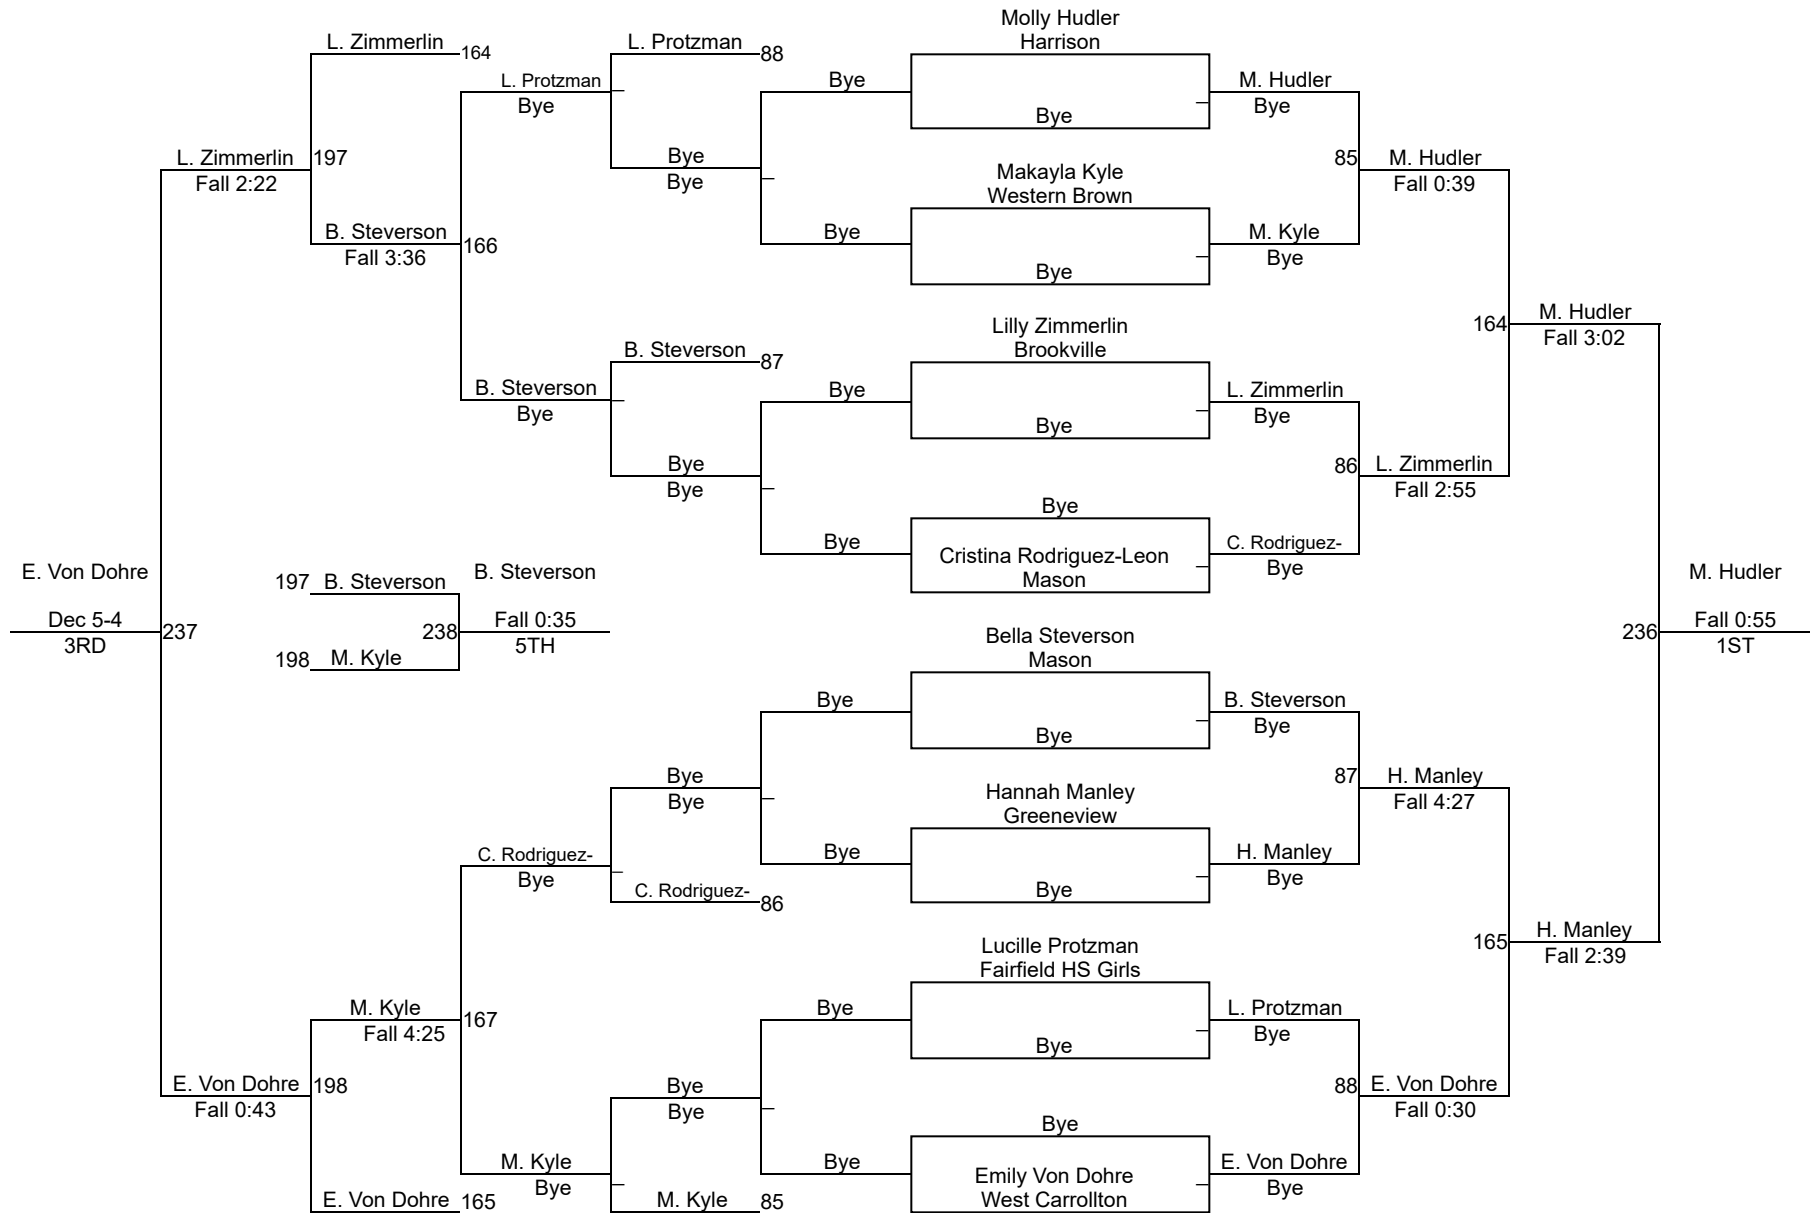

OHSWCA Girls SW District Tournament

High School 145

OHSWCA Girls SW District Tournament

High School 155

OHSWCA Girls SW District Tournament

High School 170

OHSWCA Girls SW District Tournament

High School 190