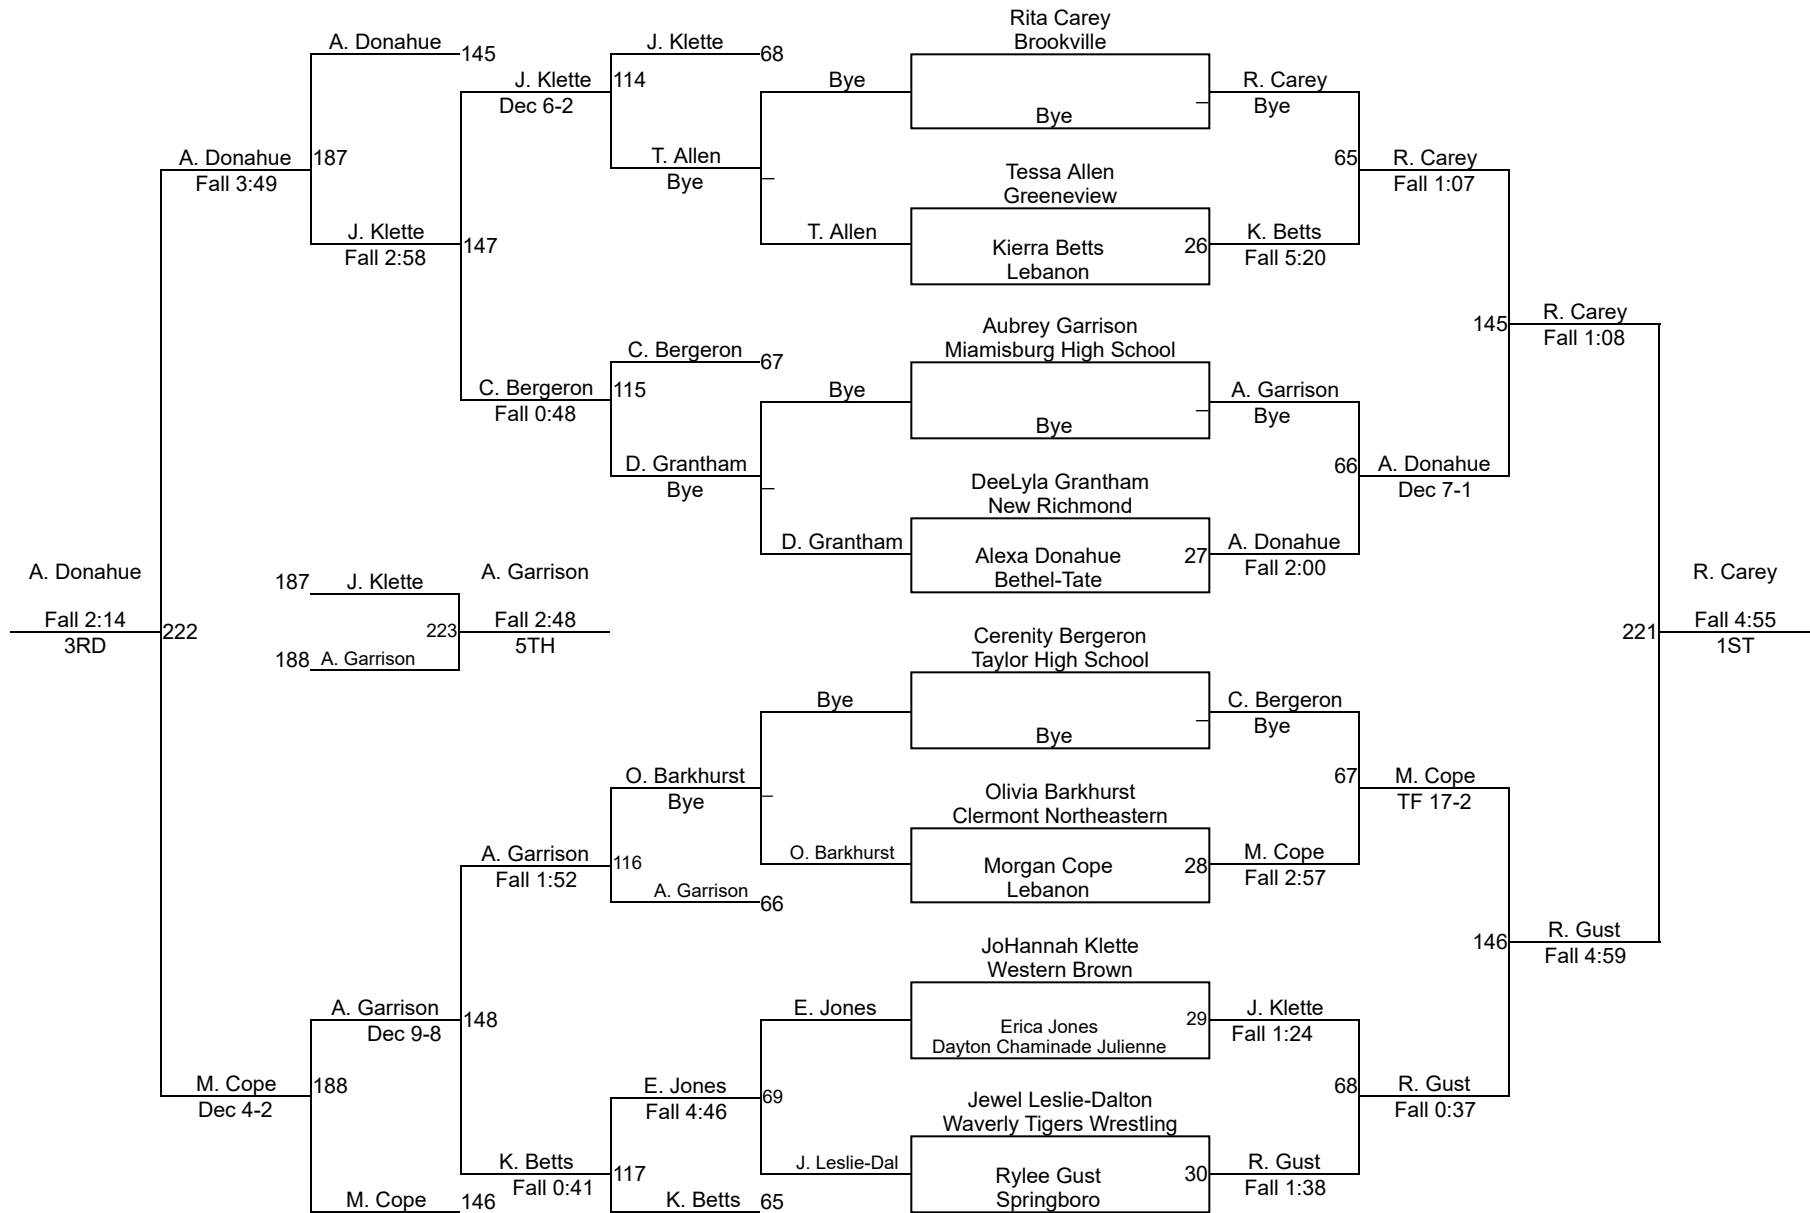

OHSWCA Girls SW District Tournament

High School 100

OHSWCA Girls SW District Tournament

High School 110

OHSWCA Girls SW District Tournament

High School 115

OHSWCA Girls SW District Tournament

High School 120

OHSWCA Girls SW District Tournament

High School 125

OHSWCA Girls SW District Tournament

High School 130

OHSWCA Girls SW District Tournament

High School 135

OHSWCA Girls SW District Tournament

High School 140