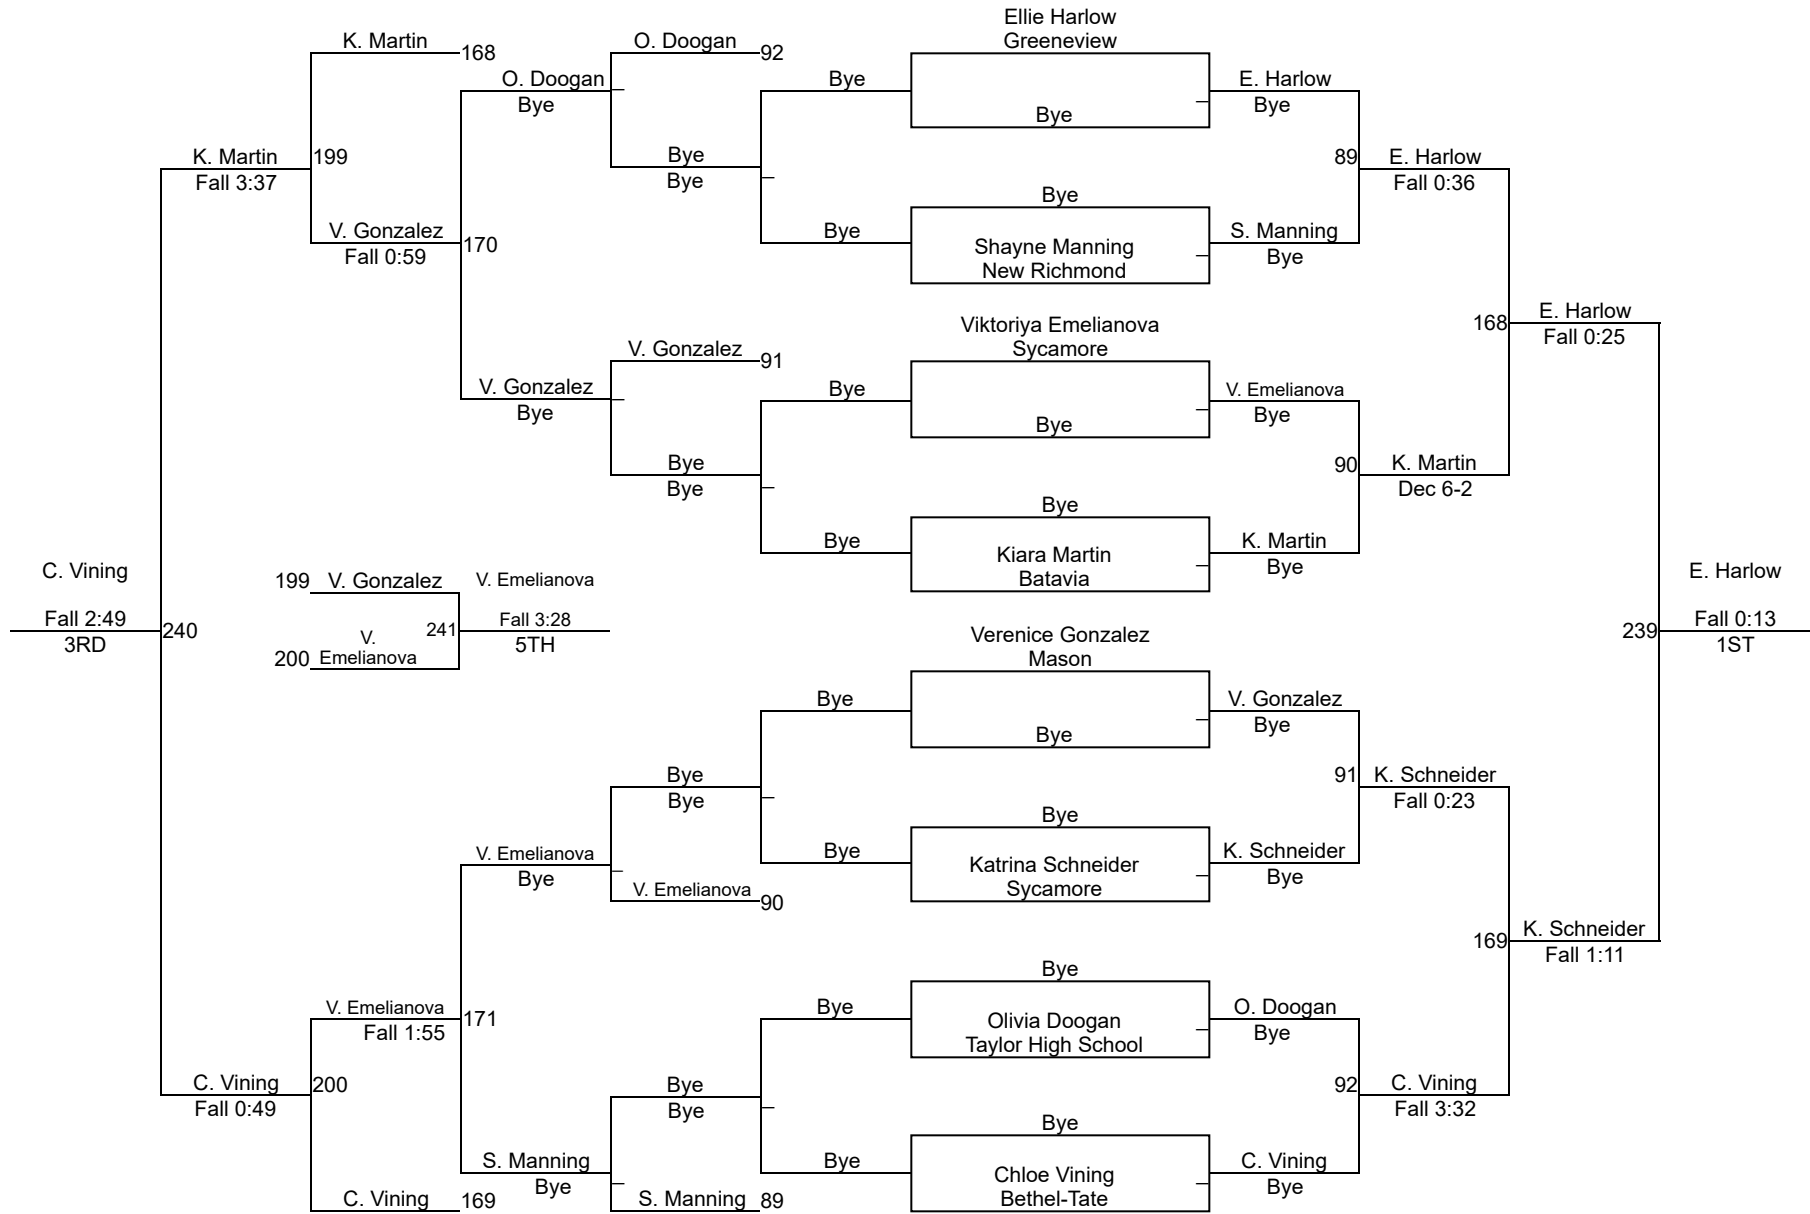

OHSWCA Girls SW District Tournament

High School 145

OHSWCA Girls SW District Tournament

High School 155

OHSWCA Girls SW District Tournament

High School 170

OHSWCA Girls SW District Tournament

High School 190