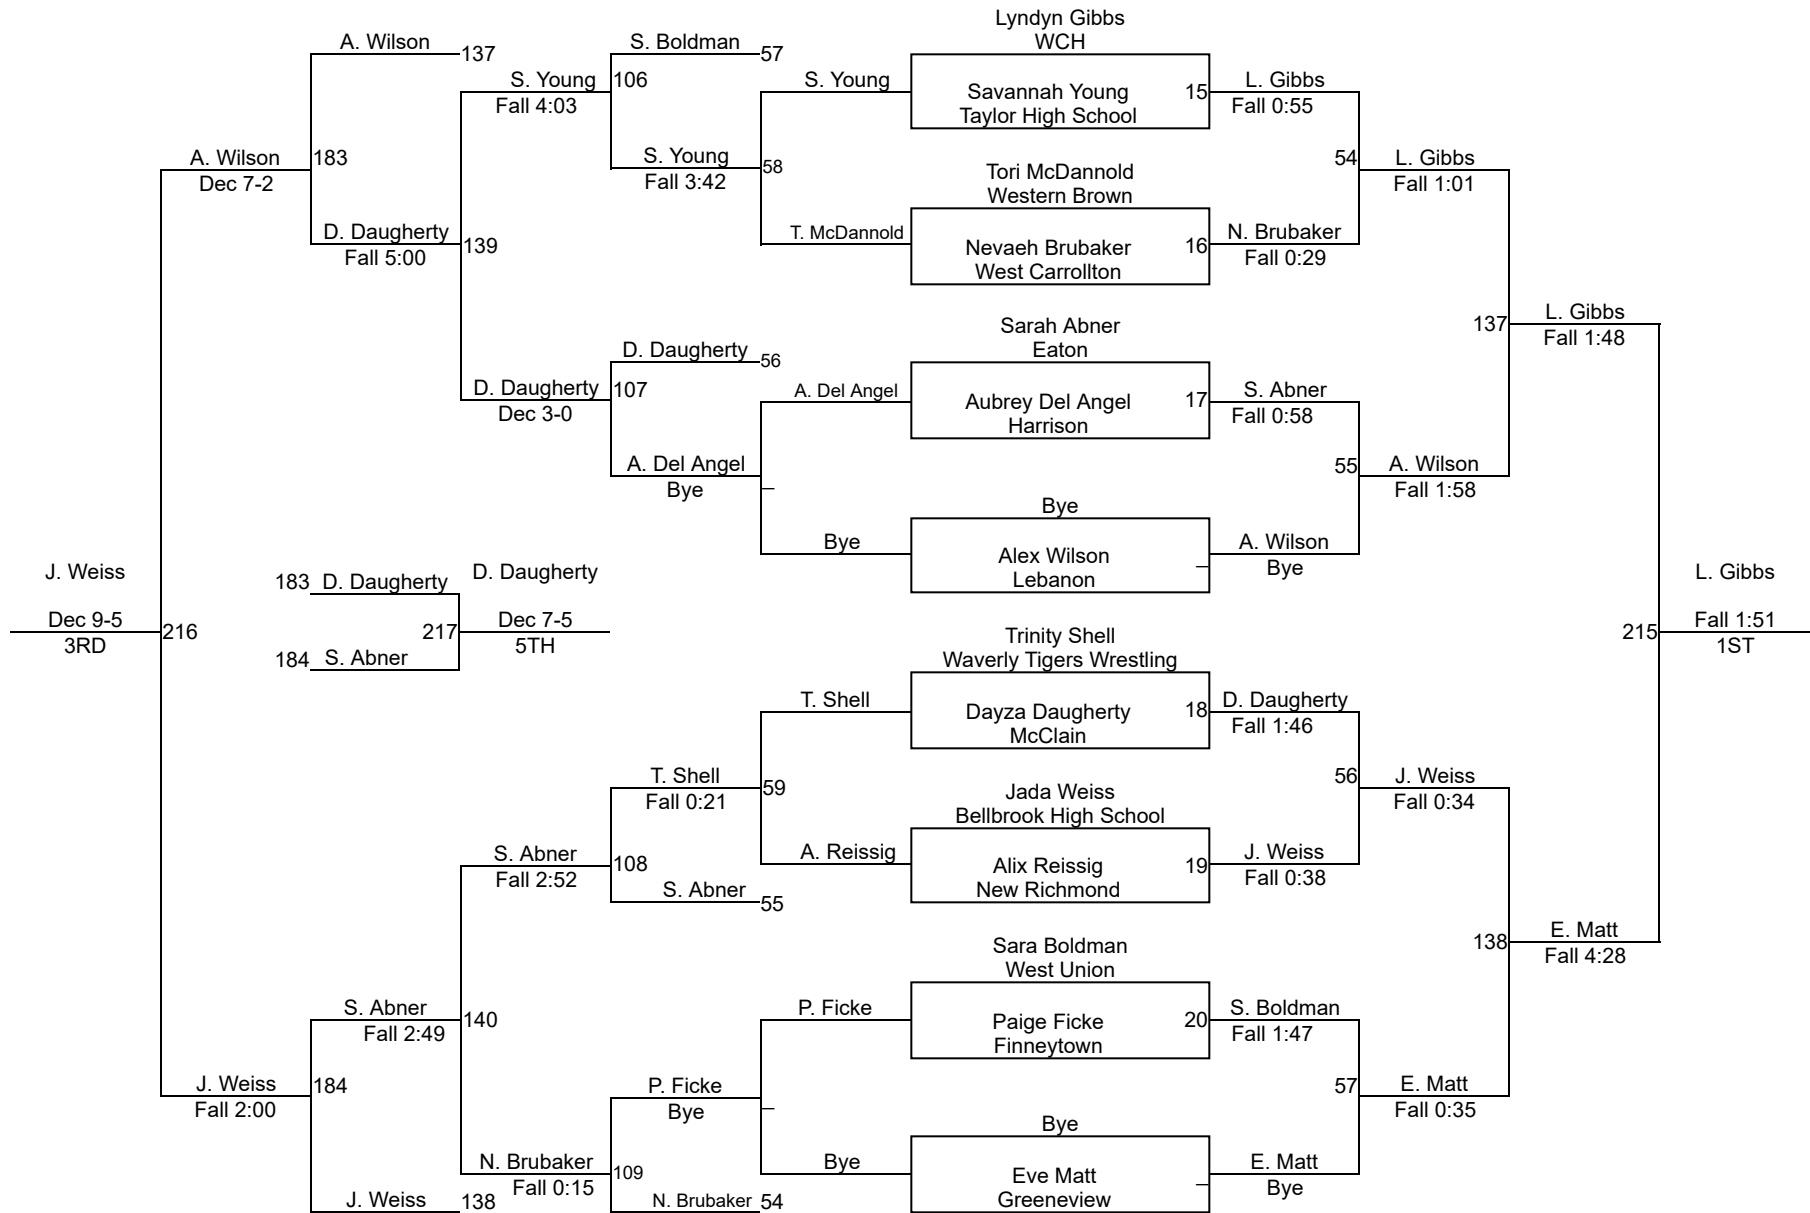

OHSWCA Girls SW District Tournament

High School 100

OHSWCA Girls SW District Tournament

High School 110

OHSWCA Girls SW District Tournament

High School 115

OHSWCA Girls SW District Tournament

High School 120

OHSWCA Girls SW District Tournament

High School 125

OHSWCA Girls SW District Tournament

High School 130

OHSWCA Girls SW District Tournament

High School 135

OHSWCA Girls SW District Tournament

High School 140