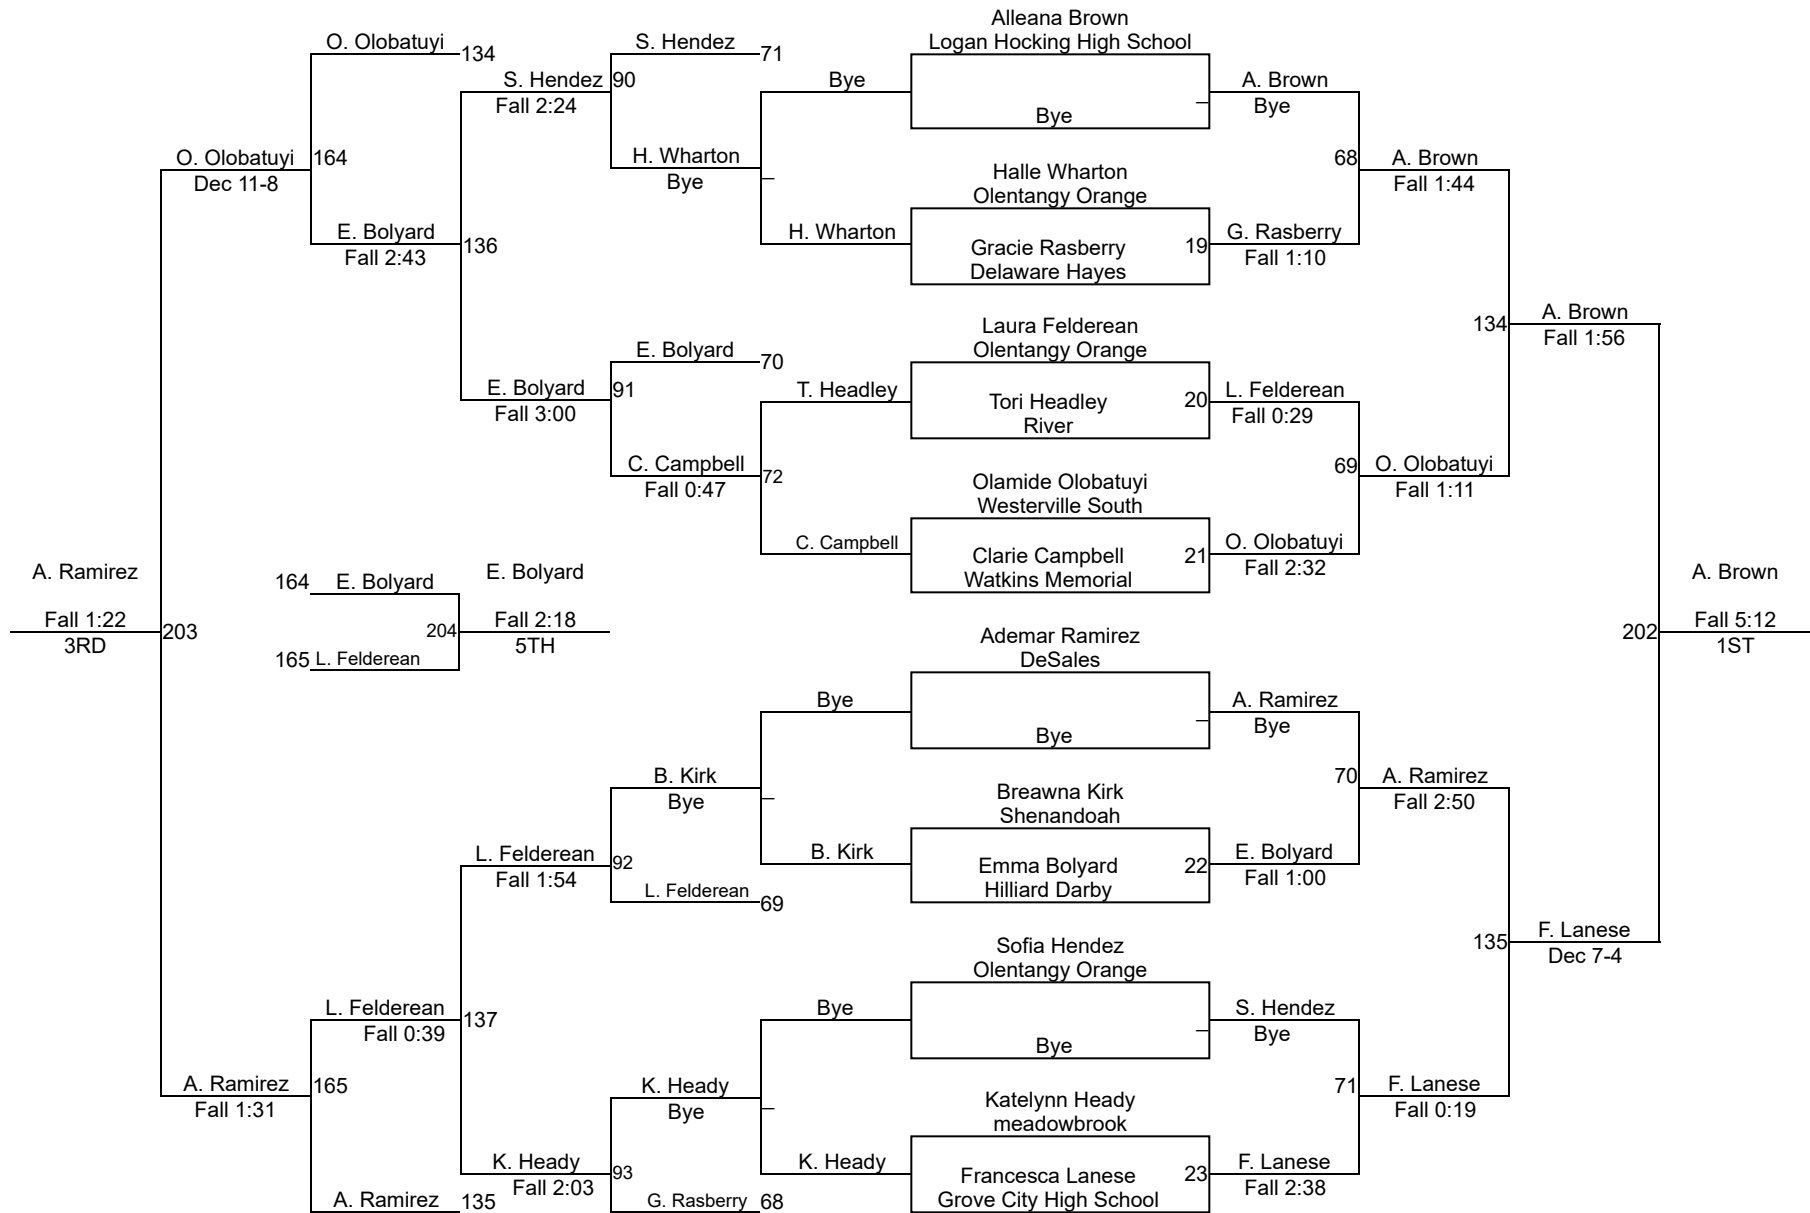

OHSWCA Girls C/SE District Tournament

High School 140

OHSWCA Girls C/SE District Tournament

High School 145

OHSWCA Girls C/SE District Tournament

High School 155

OHSWCA Girls C/SE District Tournament

High School 170