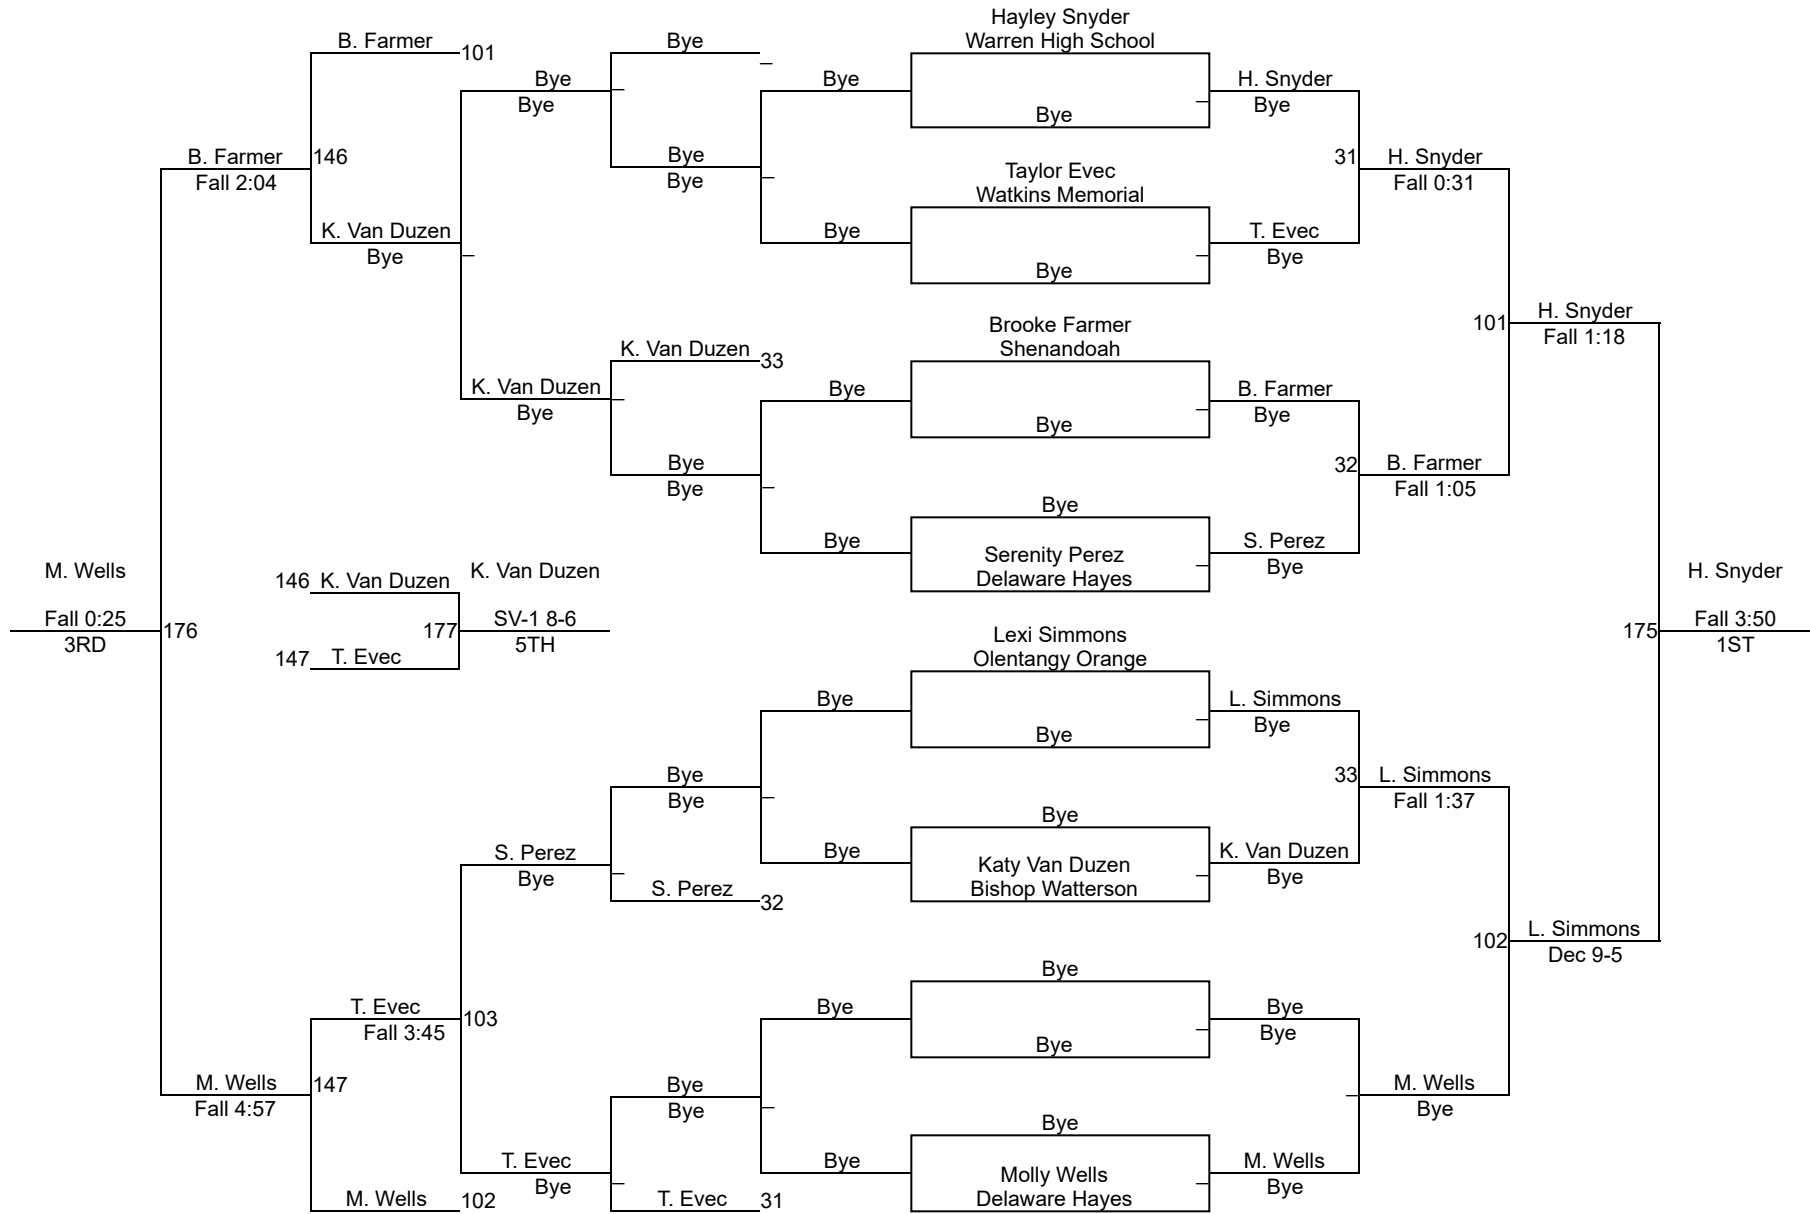

OHSWCA Girls C/SE District Tournament

High School 100

OHSWCA Girls C/SE District Tournament

High School 105

OHSWCA Girls C/SE District Tournament

High School 110

OHSWCA Girls C/SE District Tournament

High School 115