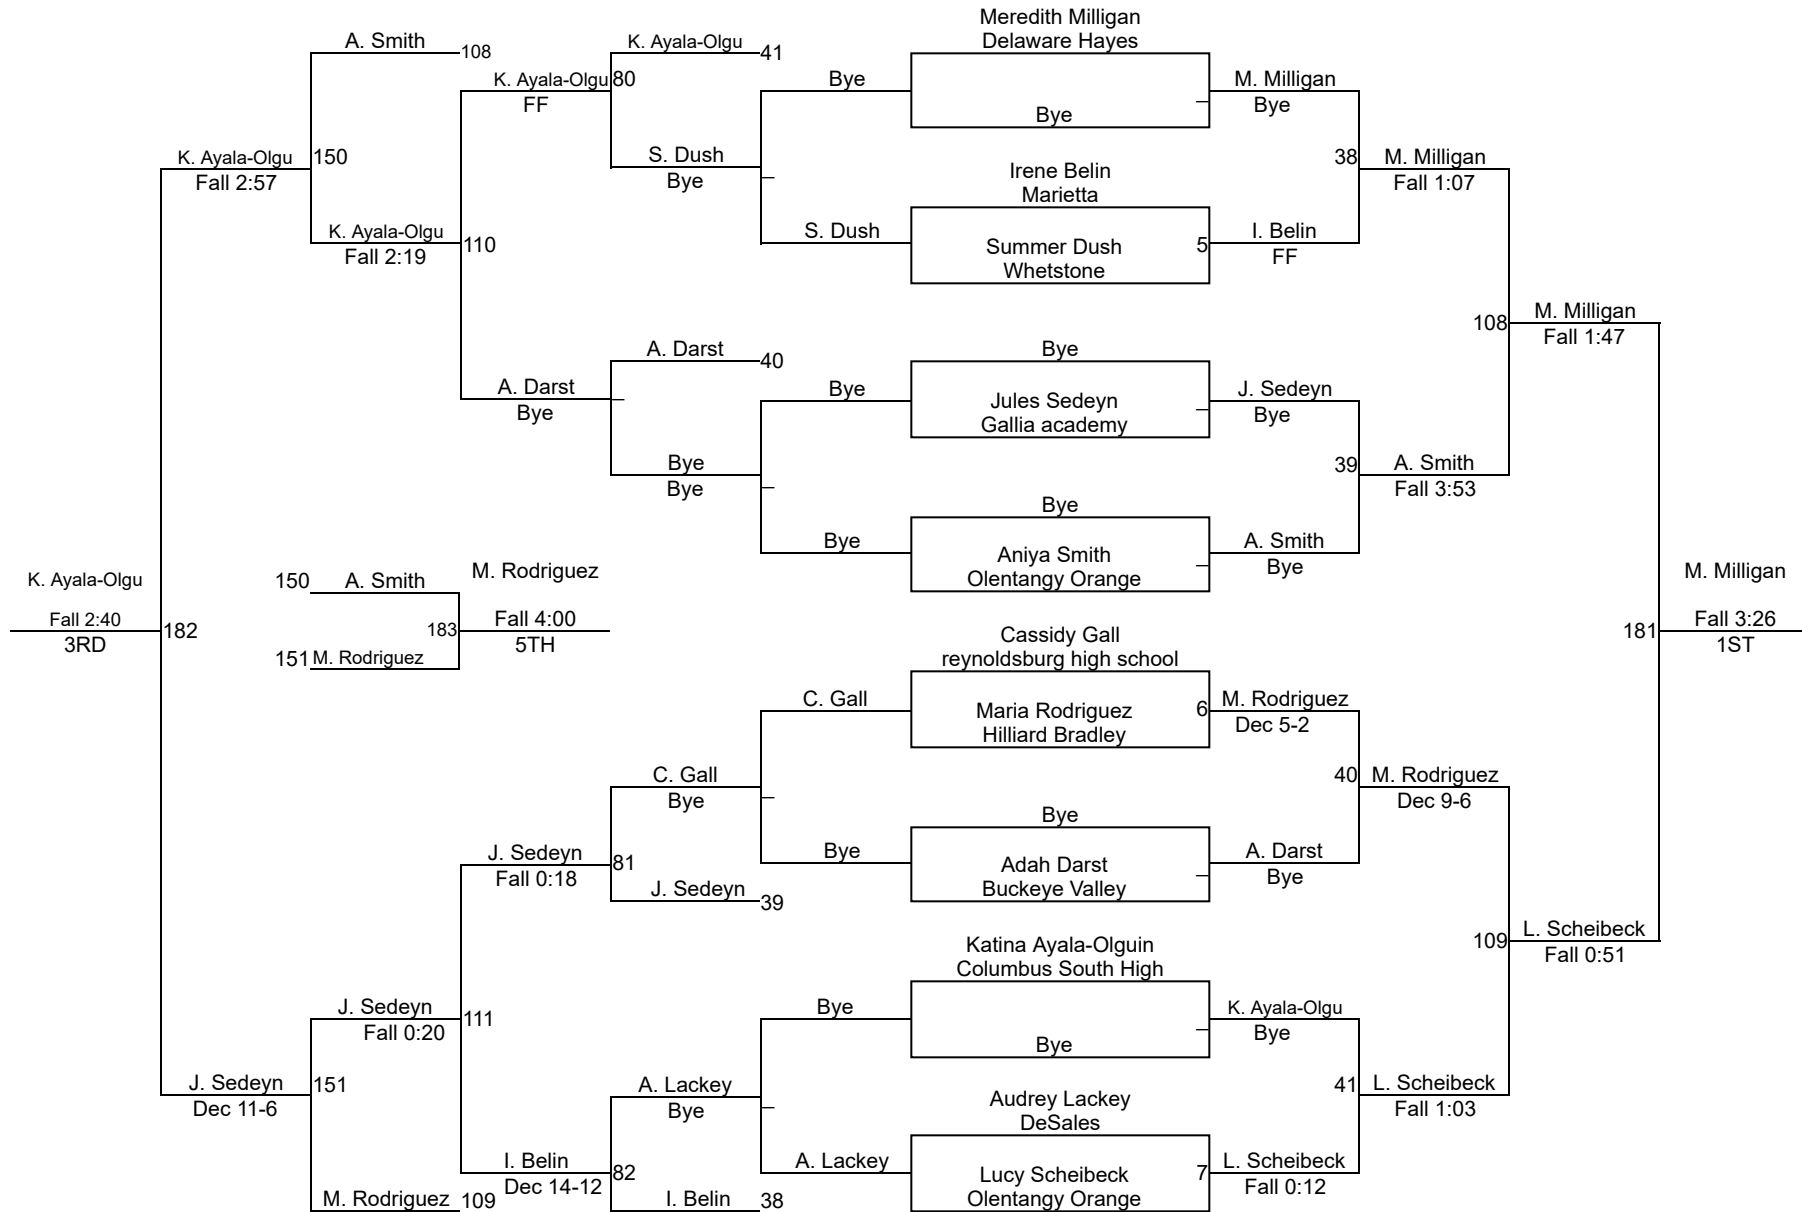

OHSWCA Girls C/SE District Tournament

High School 120