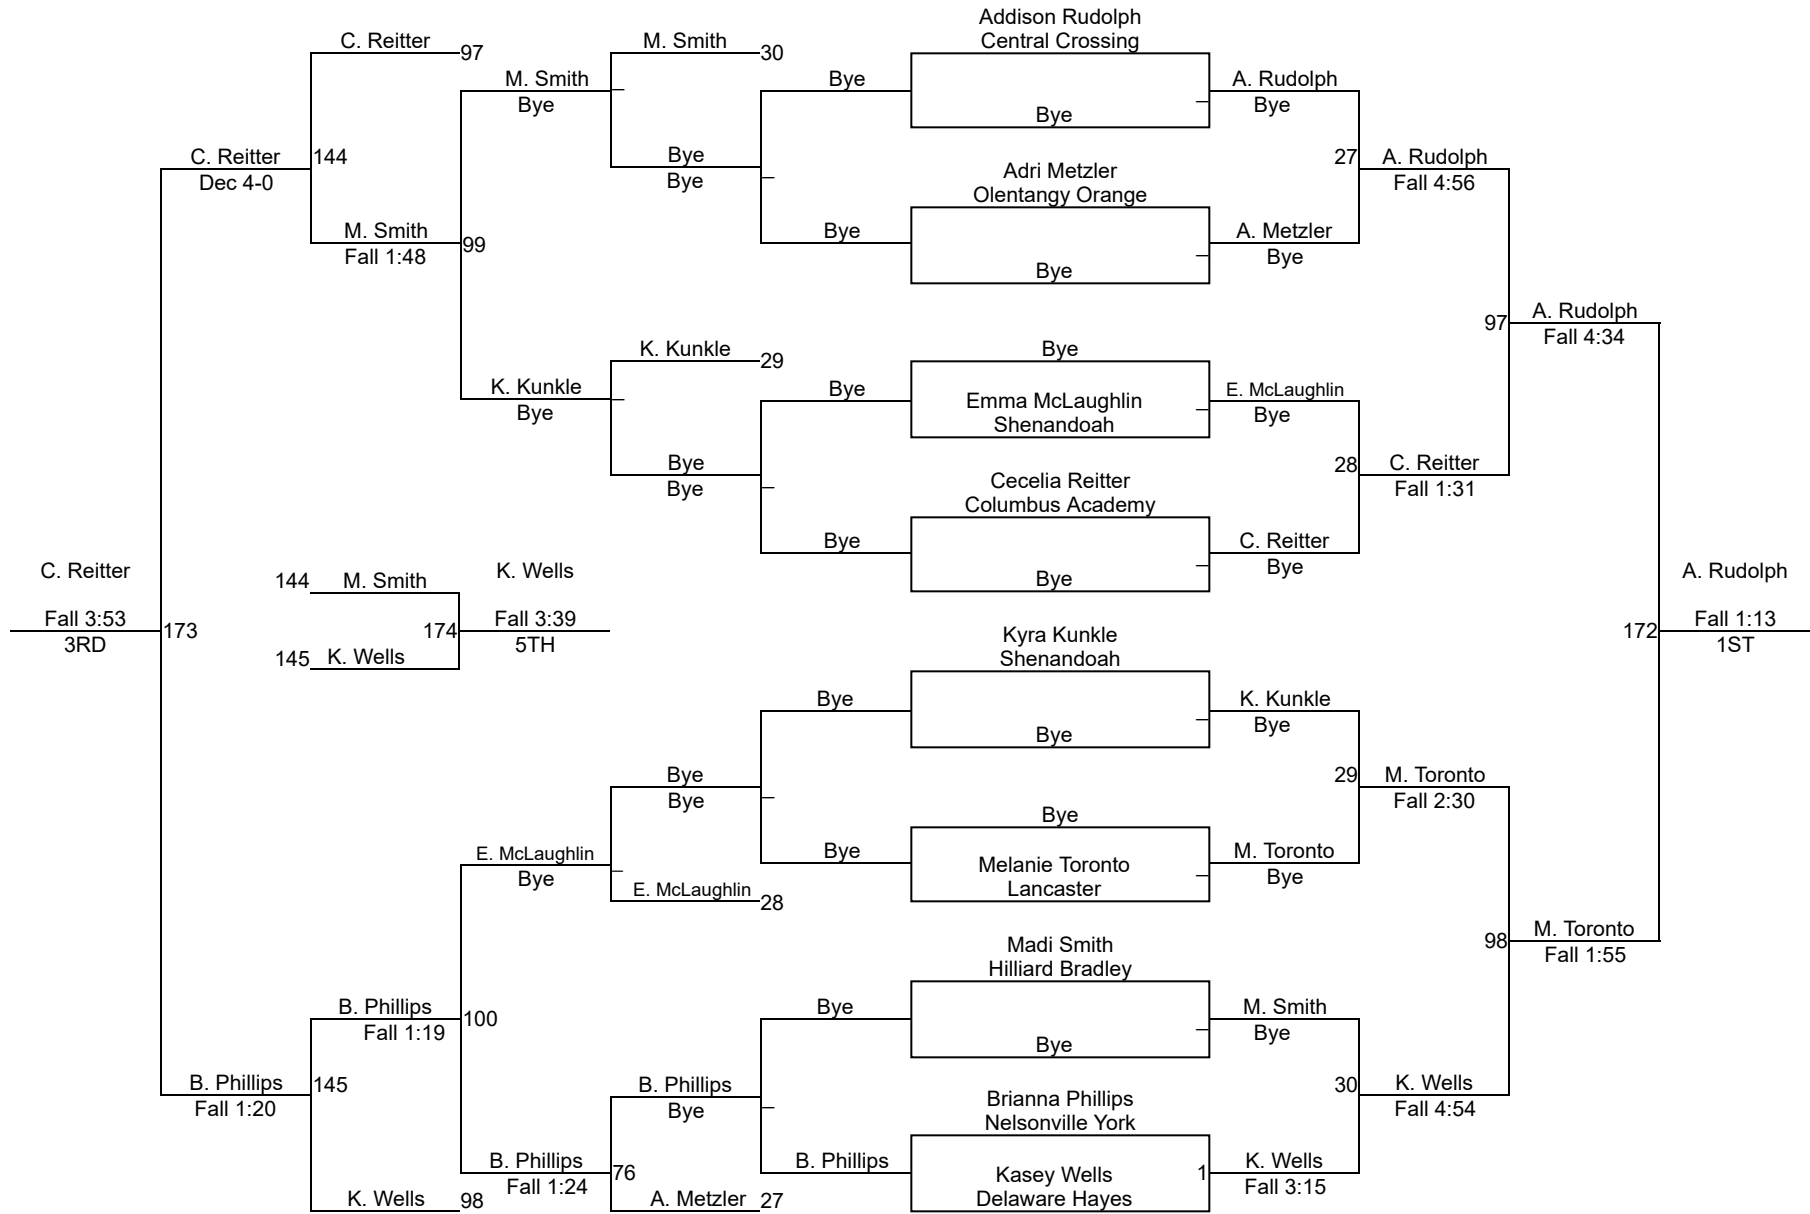

OHSWCA Girls C/SE District Tournament

High School 100

OHSWCA Girls C/SE District Tournament

High School 105

OHSWCA Girls C/SE District Tournament

High School 110

OHSWCA Girls C/SE District Tournament

High School 115