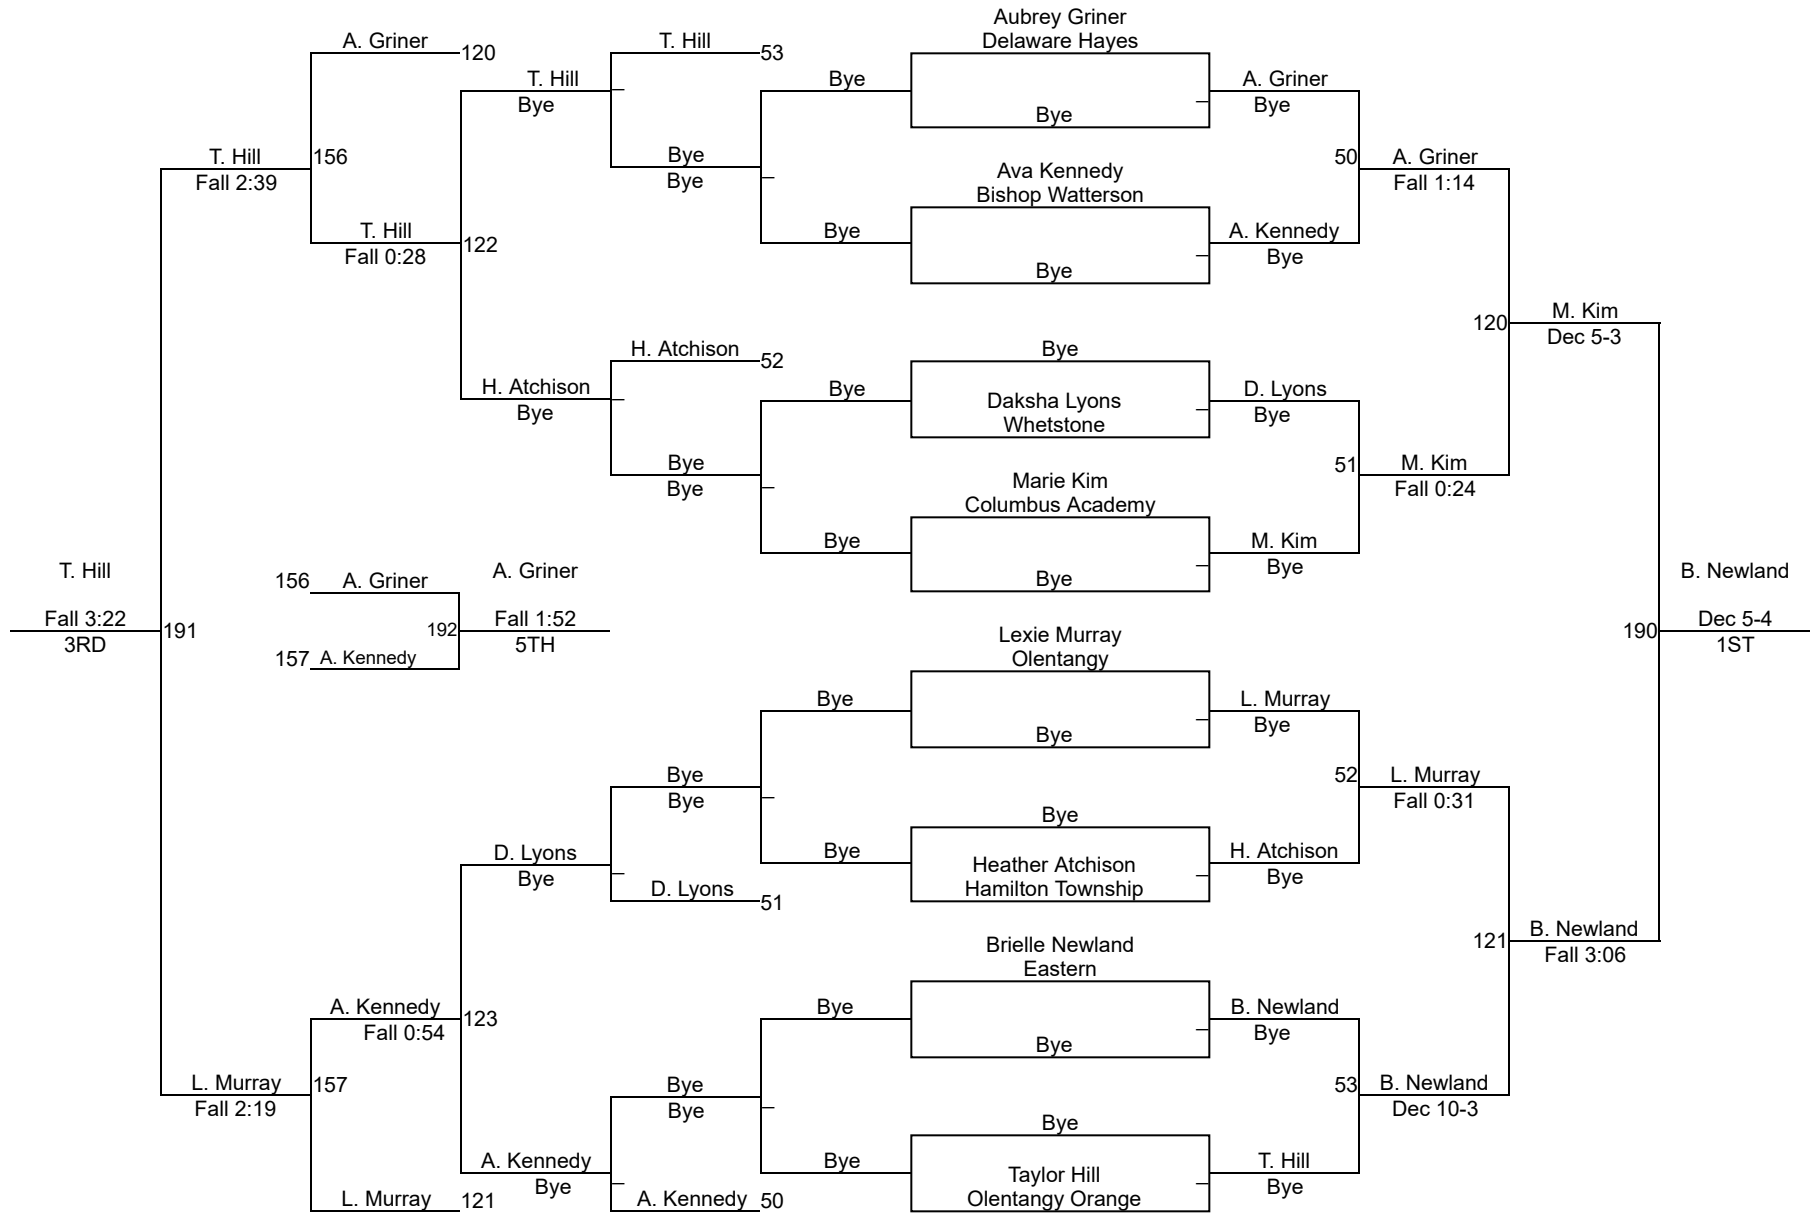

OHSWCA Girls C/SE District Tournament

High School 120

OHSWCA Girls C/SE District Tournament

High School 125

OHSWCA Girls C/SE District Tournament

High School 130

OHSWCA Girls C/SE District Tournament

High School 135