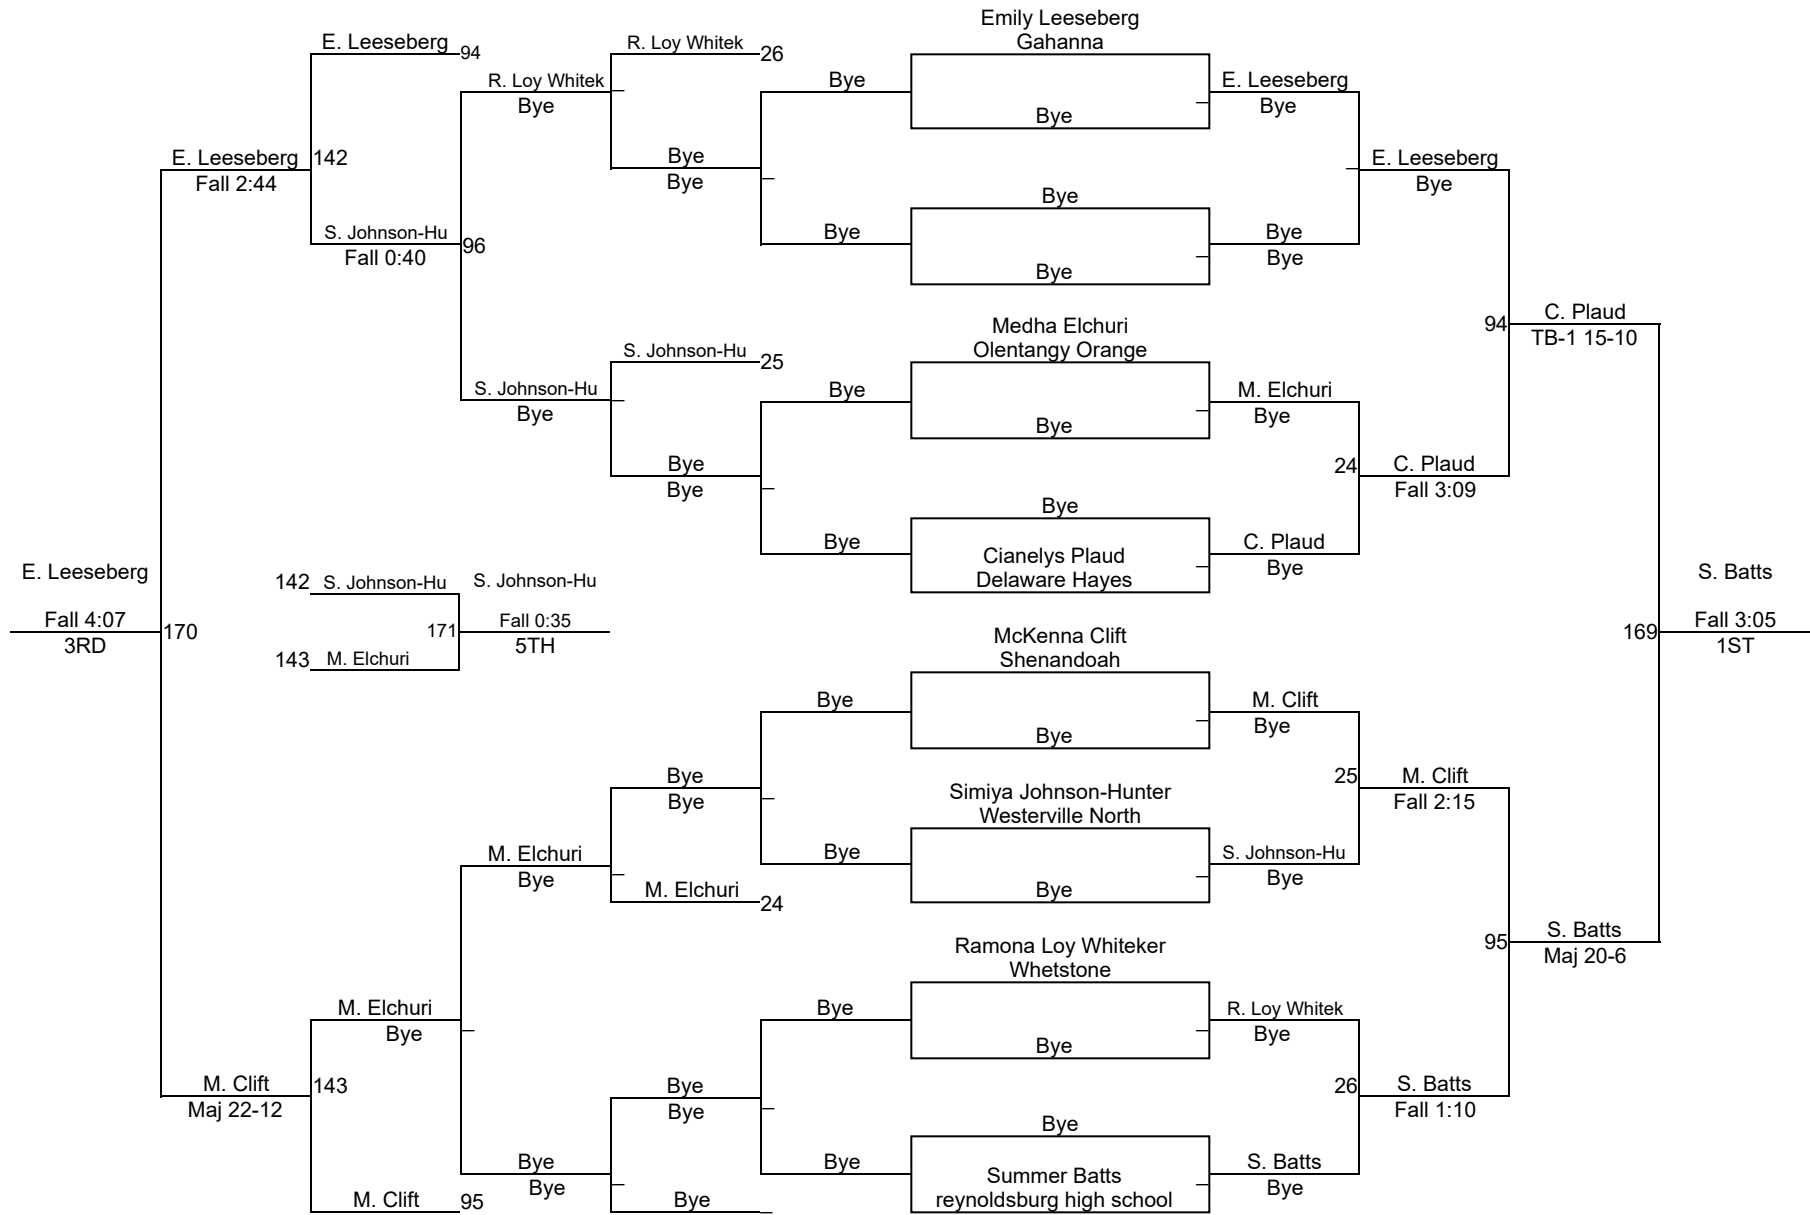

OHSWCA Girls C/SE District Tournament

High School 100

OHSWCA Girls C/SE District Tournament

High School 105

OHSWCA Girls C/SE District Tournament

High School 110

OHSWCA Girls C/SE District Tournament

High School 115