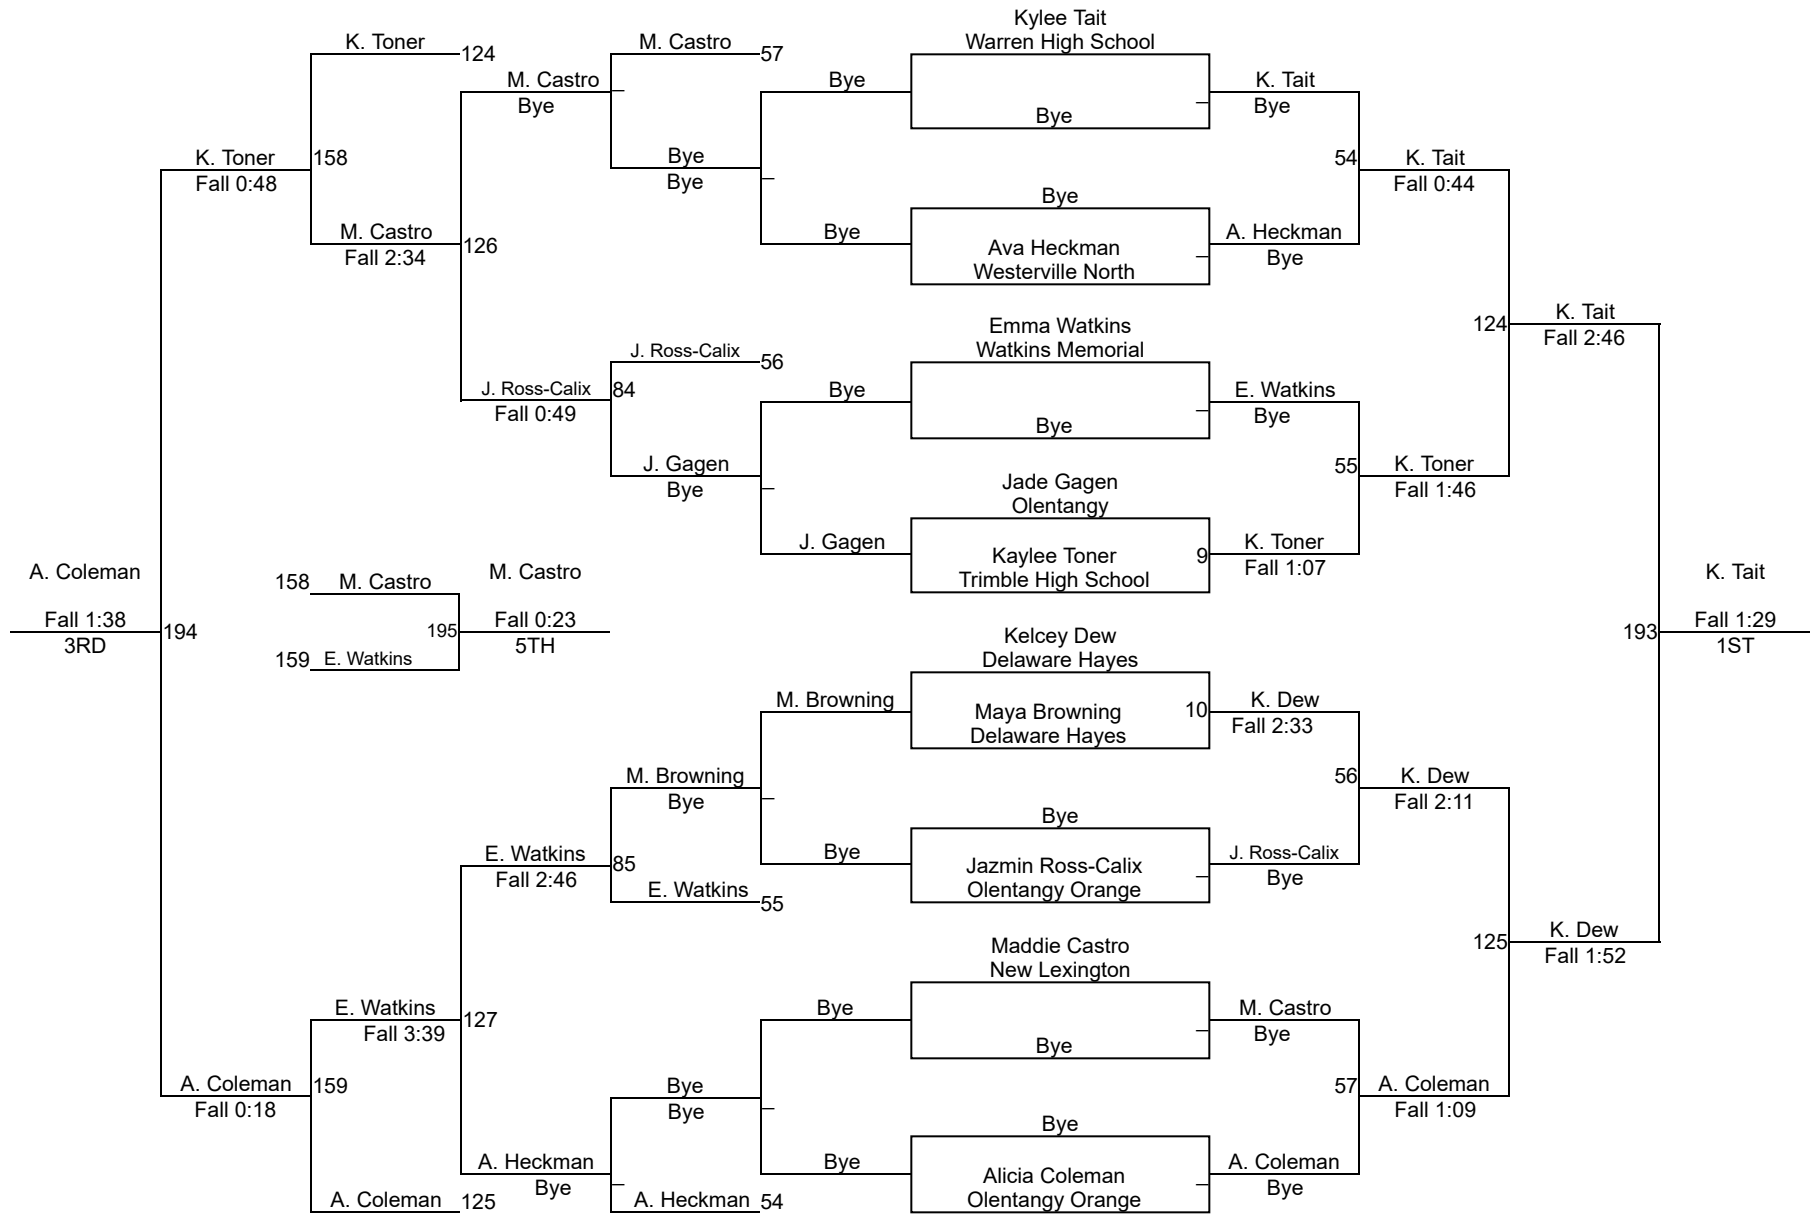

OHSWCA Girls C/SE District Tournament

High School 140