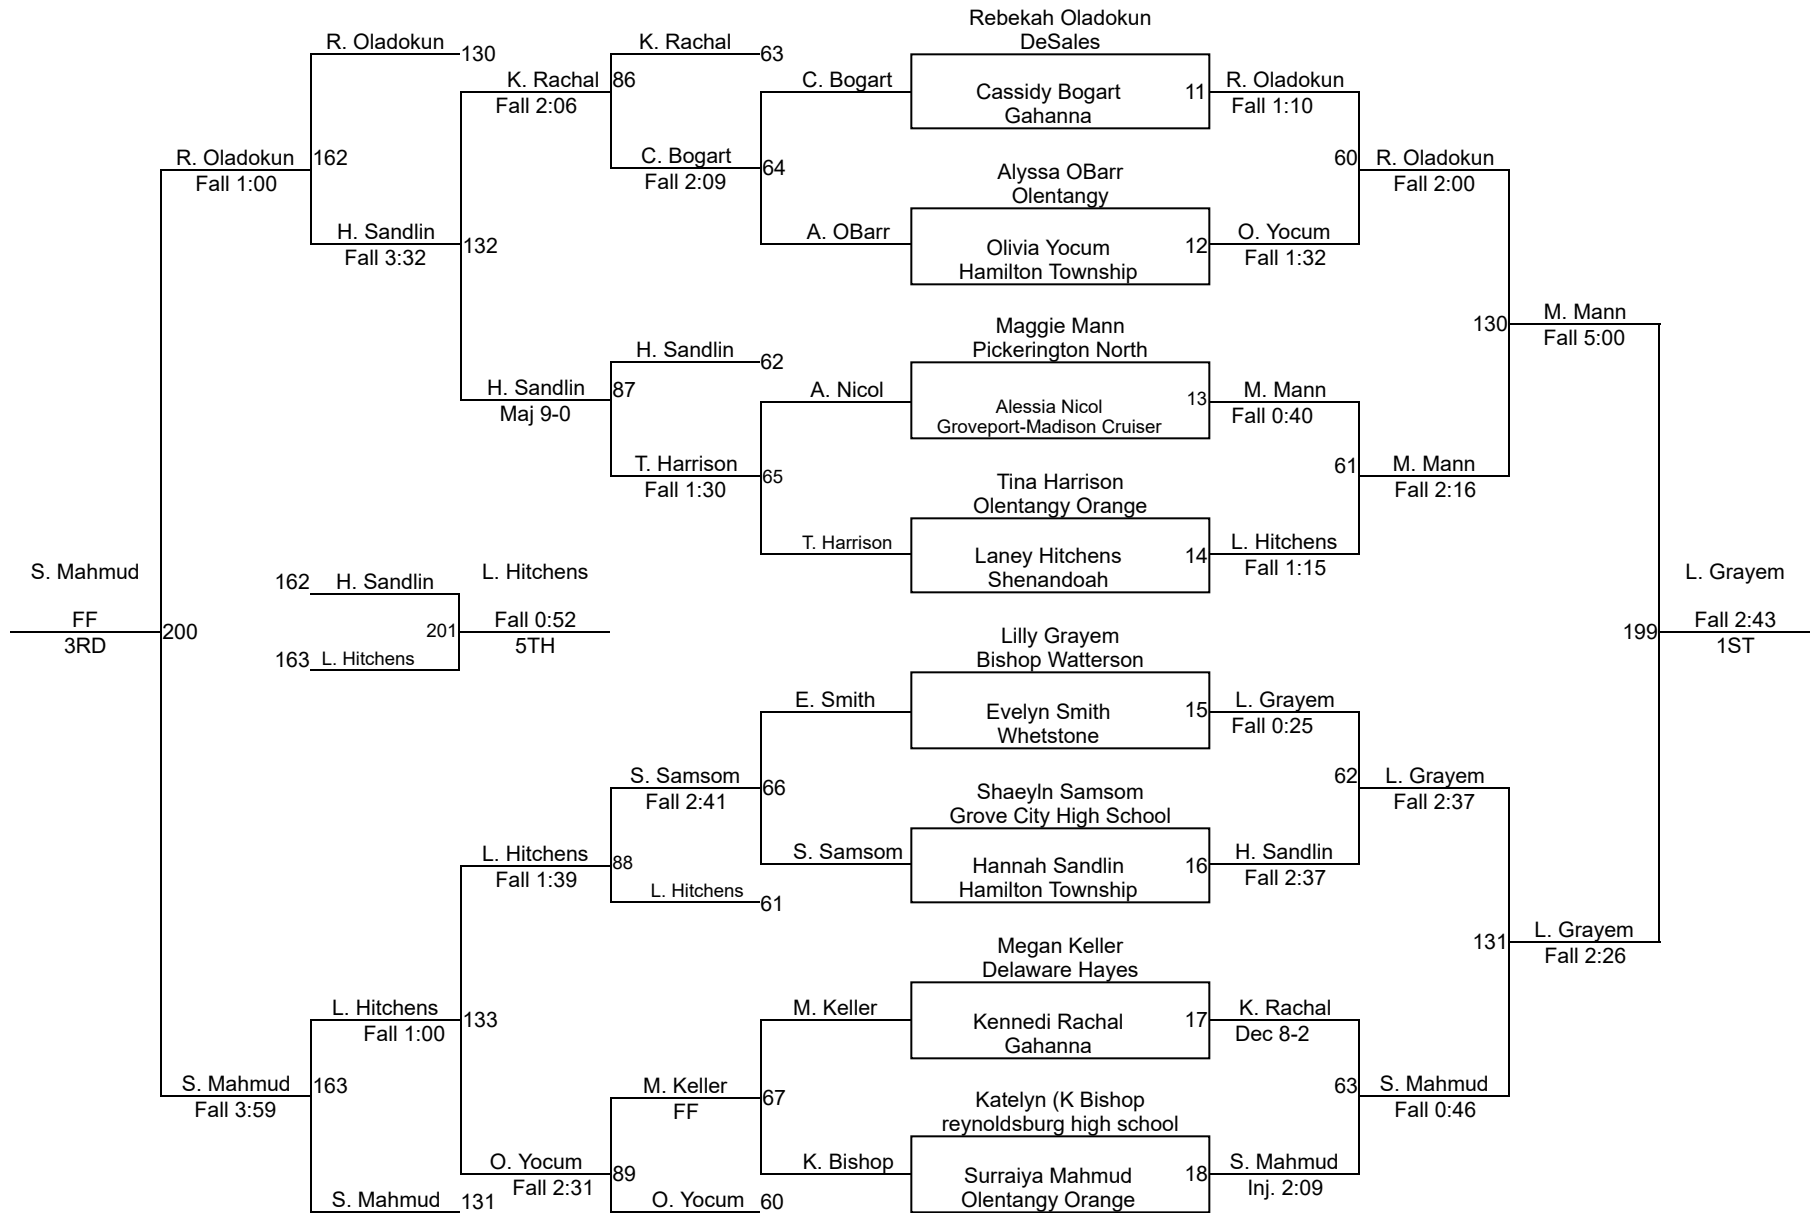

OHSWCA Girls C/SE District Tournament

High School 140

OHSWCA Girls C/SE District Tournament

High School 145

OHSWCA Girls C/SE District Tournament

High School 155

OHSWCA Girls C/SE District Tournament

High School 170