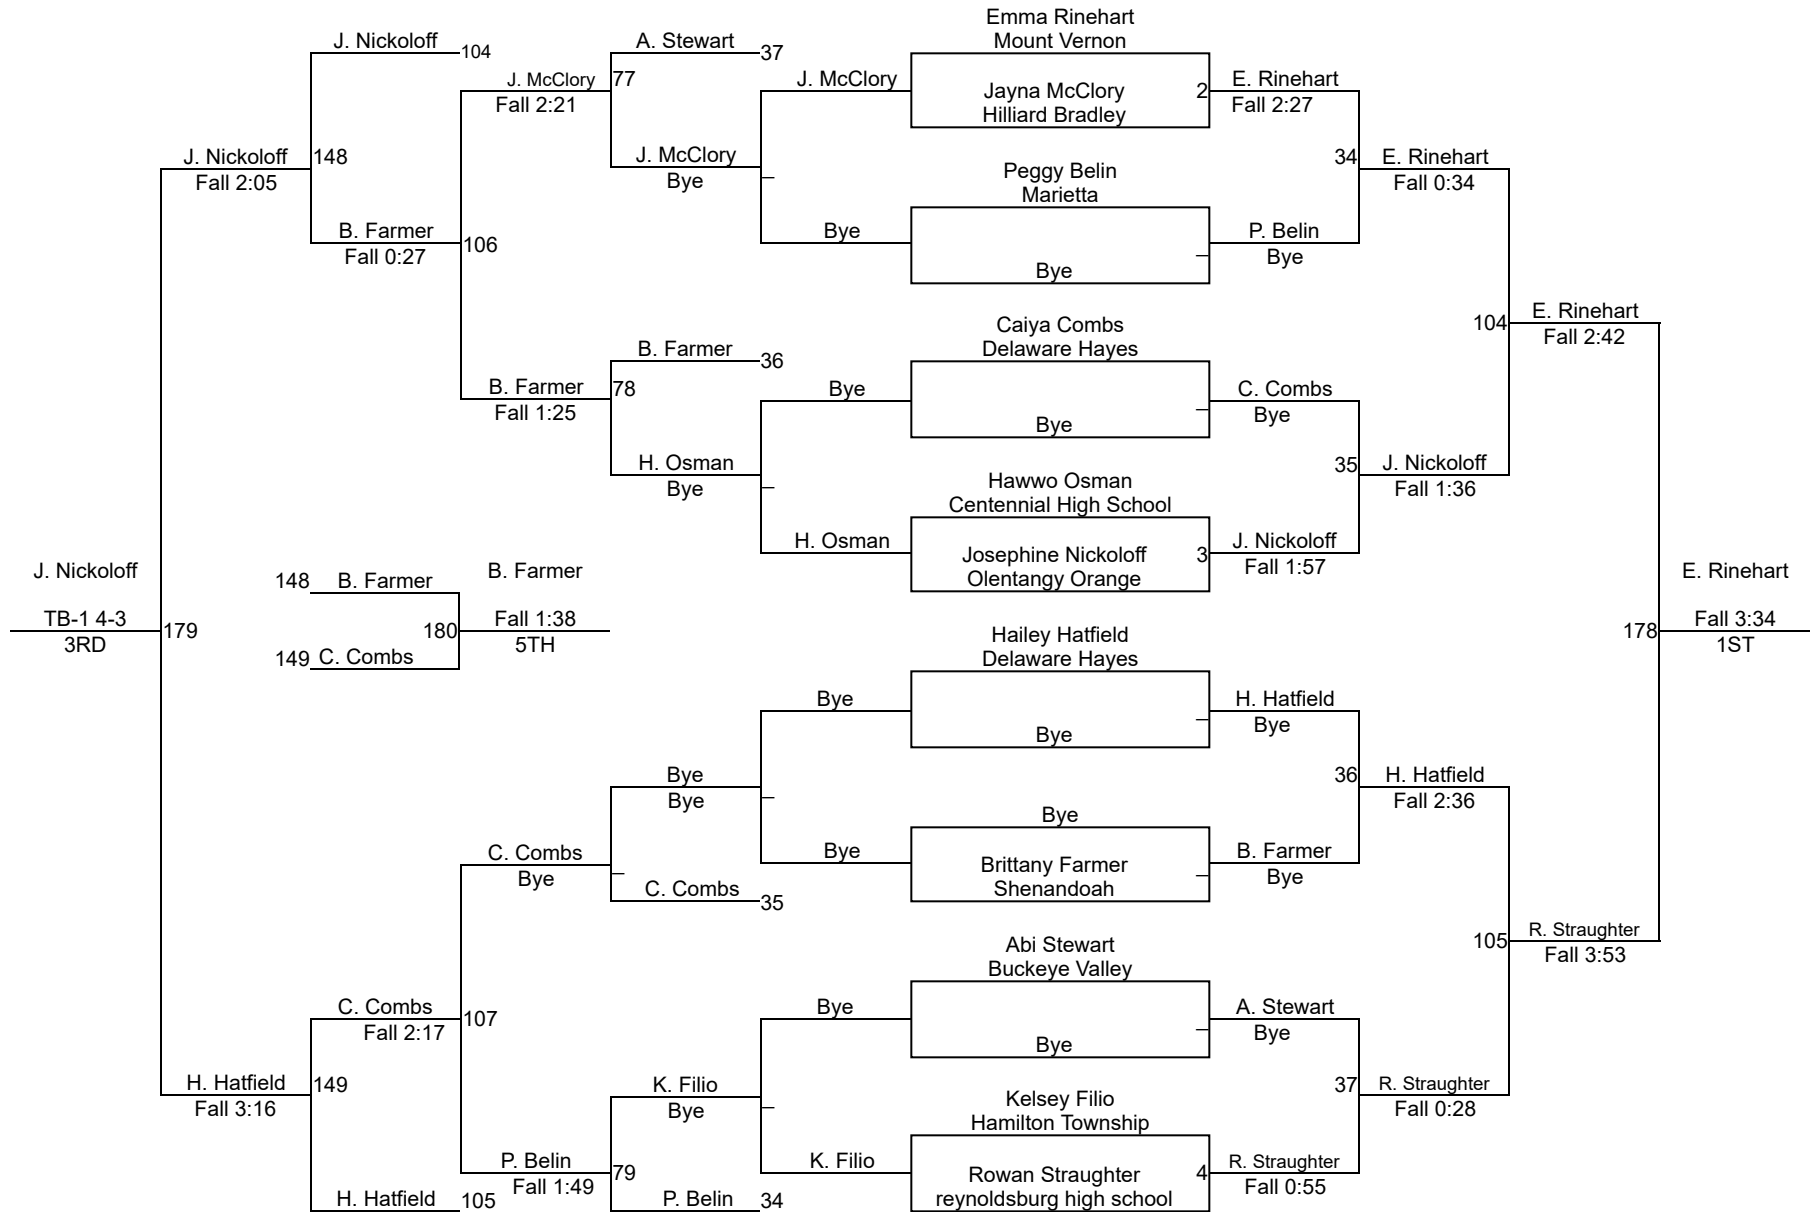

OHSWCA Girls C/SE District Tournament

High School 100

OHSWCA Girls C/SE District Tournament

High School 105

OHSWCA Girls C/SE District Tournament

High School 110

OHSWCA Girls C/SE District Tournament

High School 115