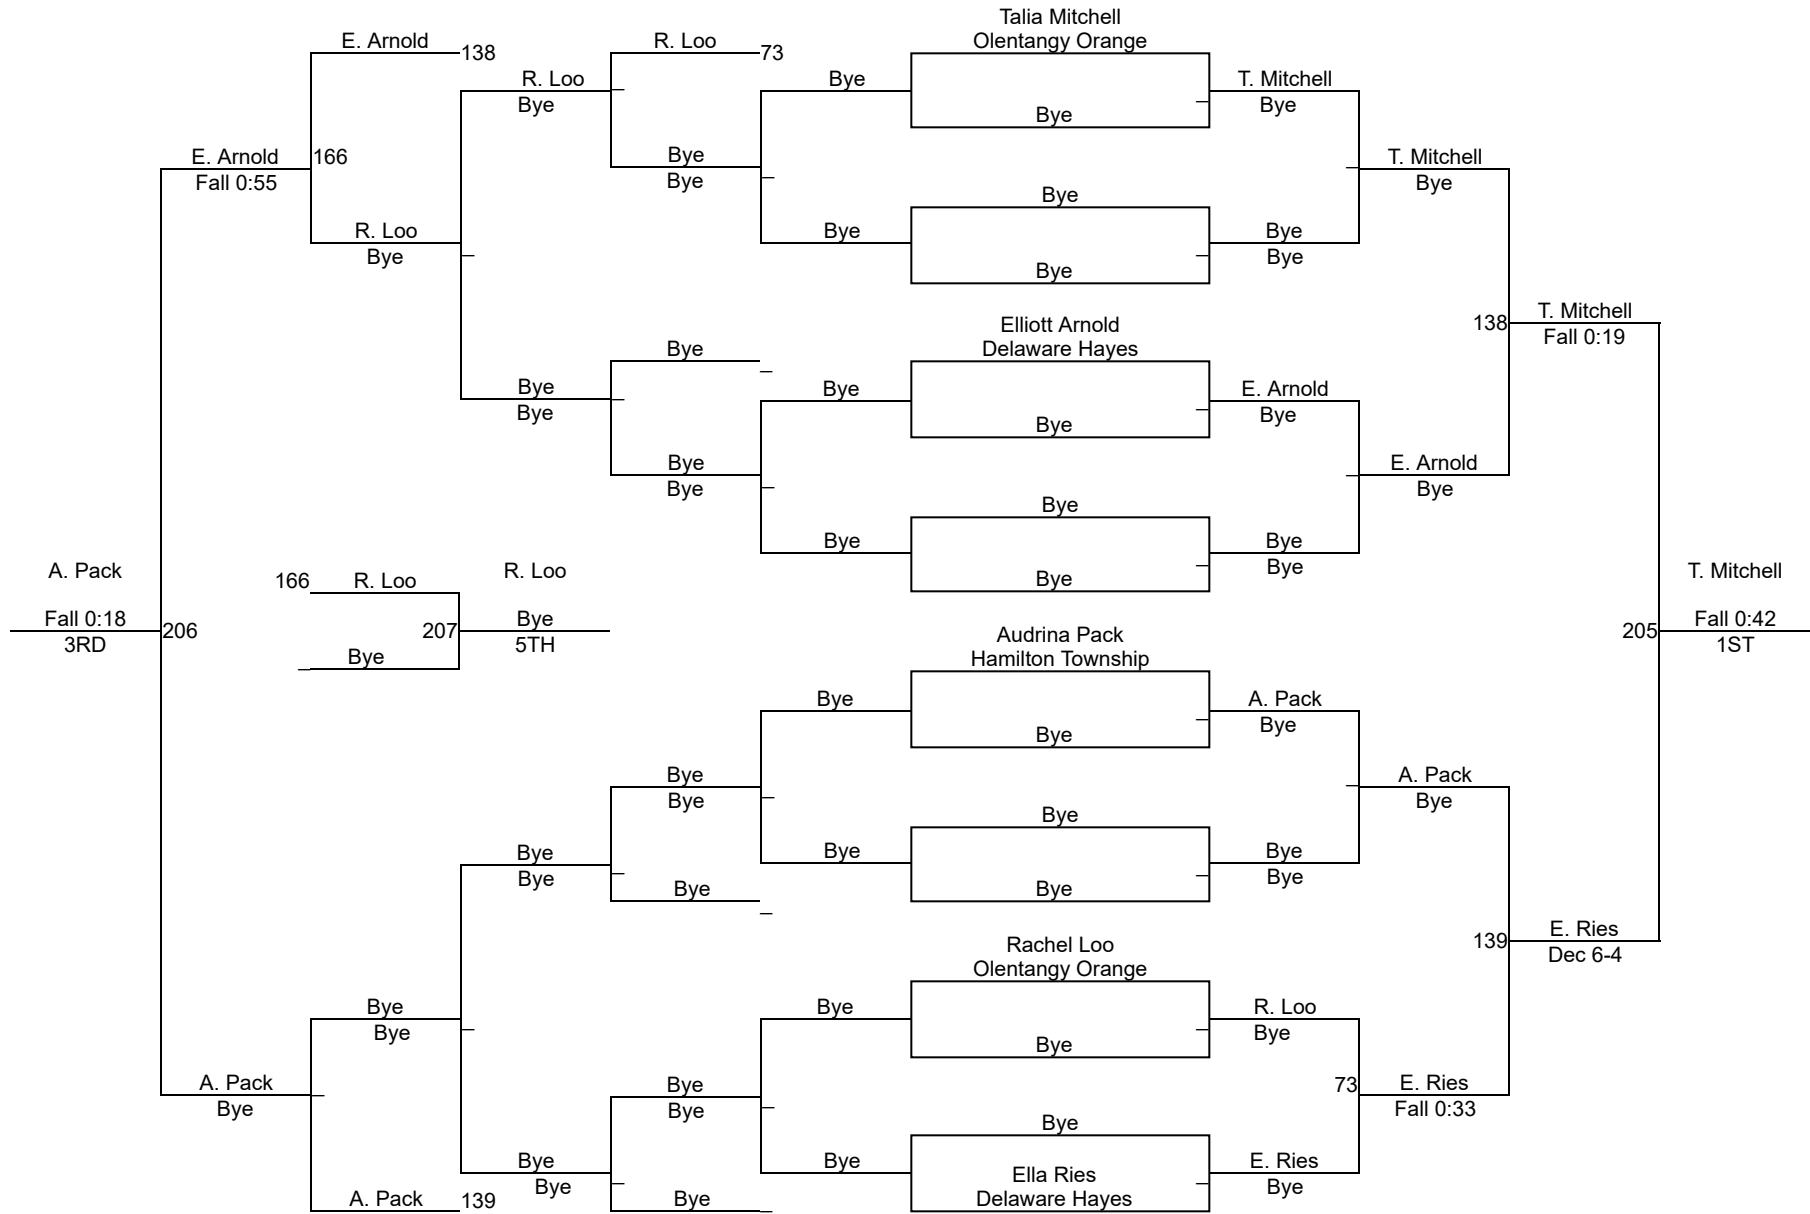

OHSWCA Girls C/SE District Tournament

High School 190