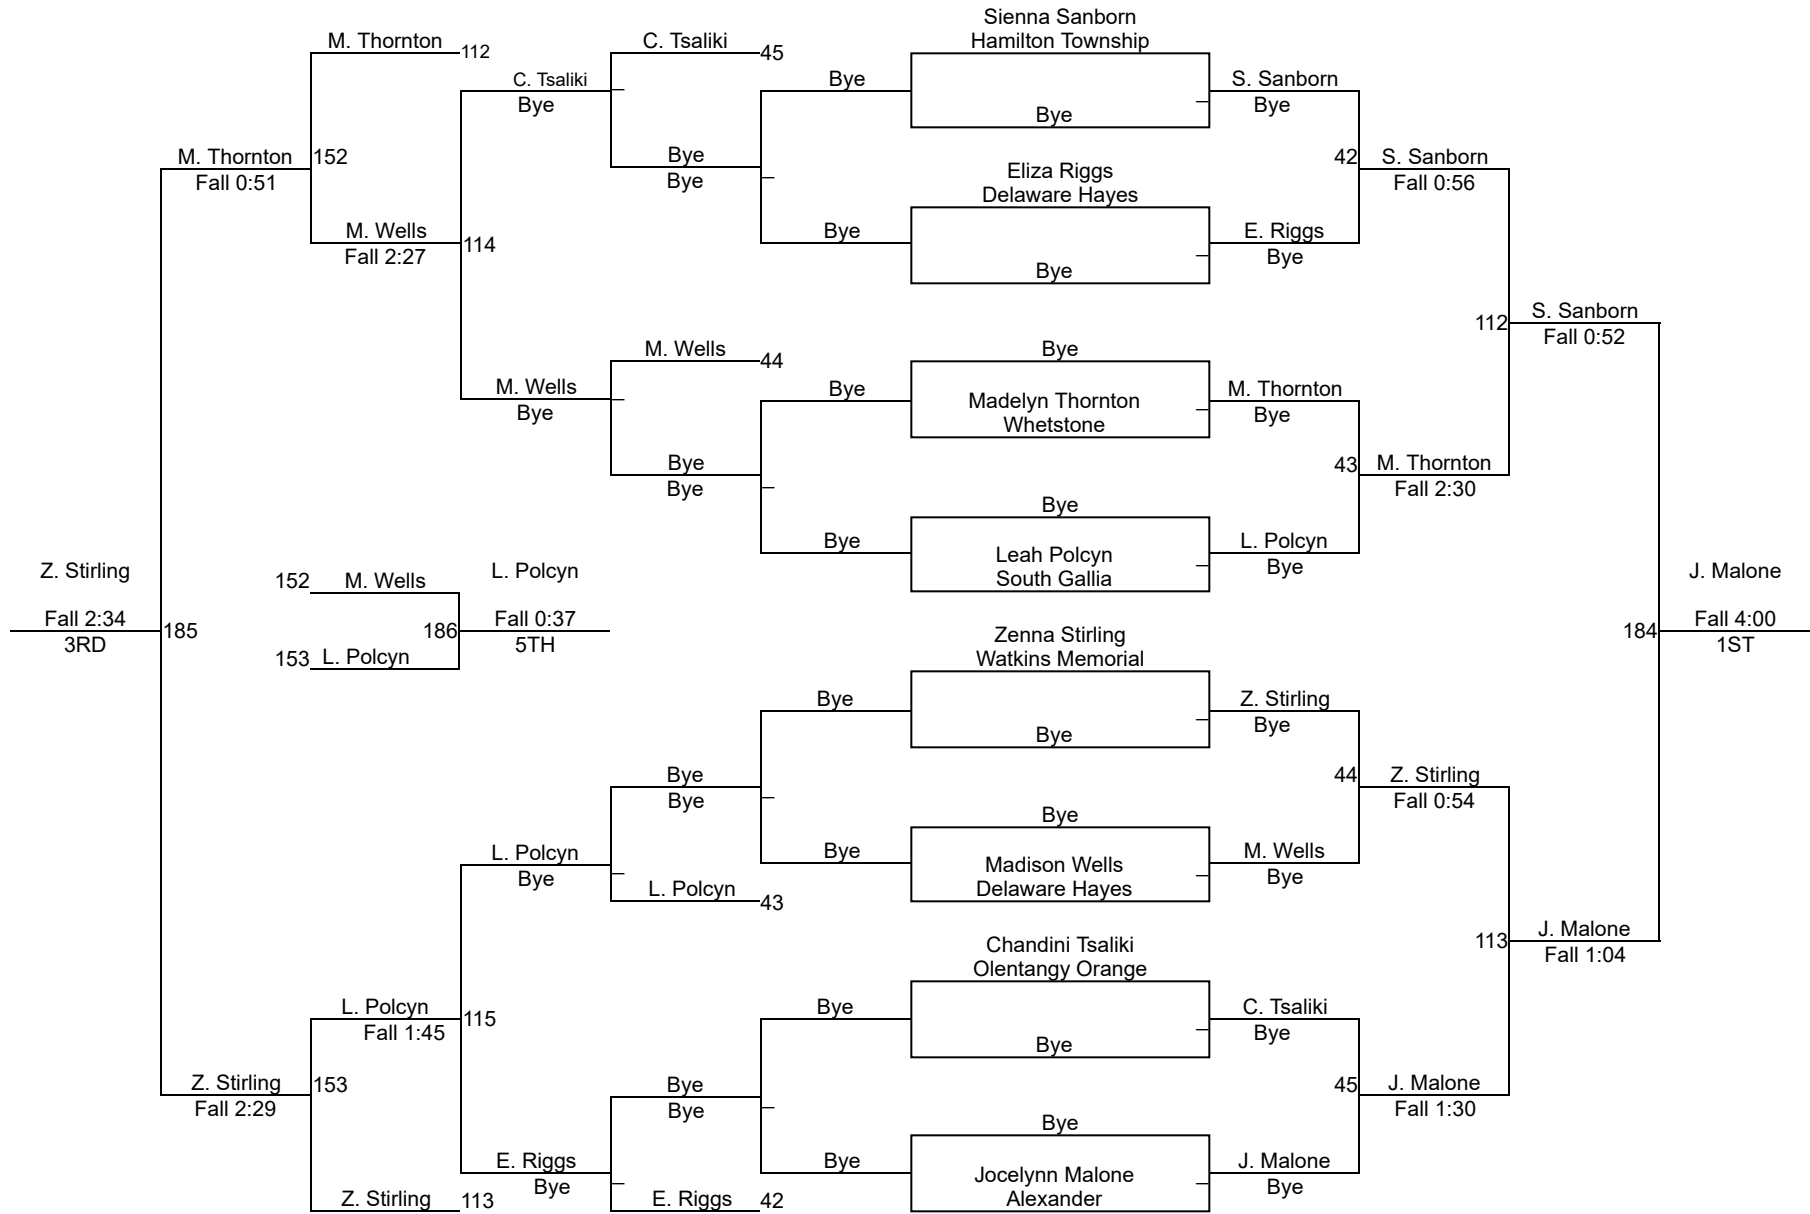

OHSWCA Girls C/SE District Tournament

High School 125